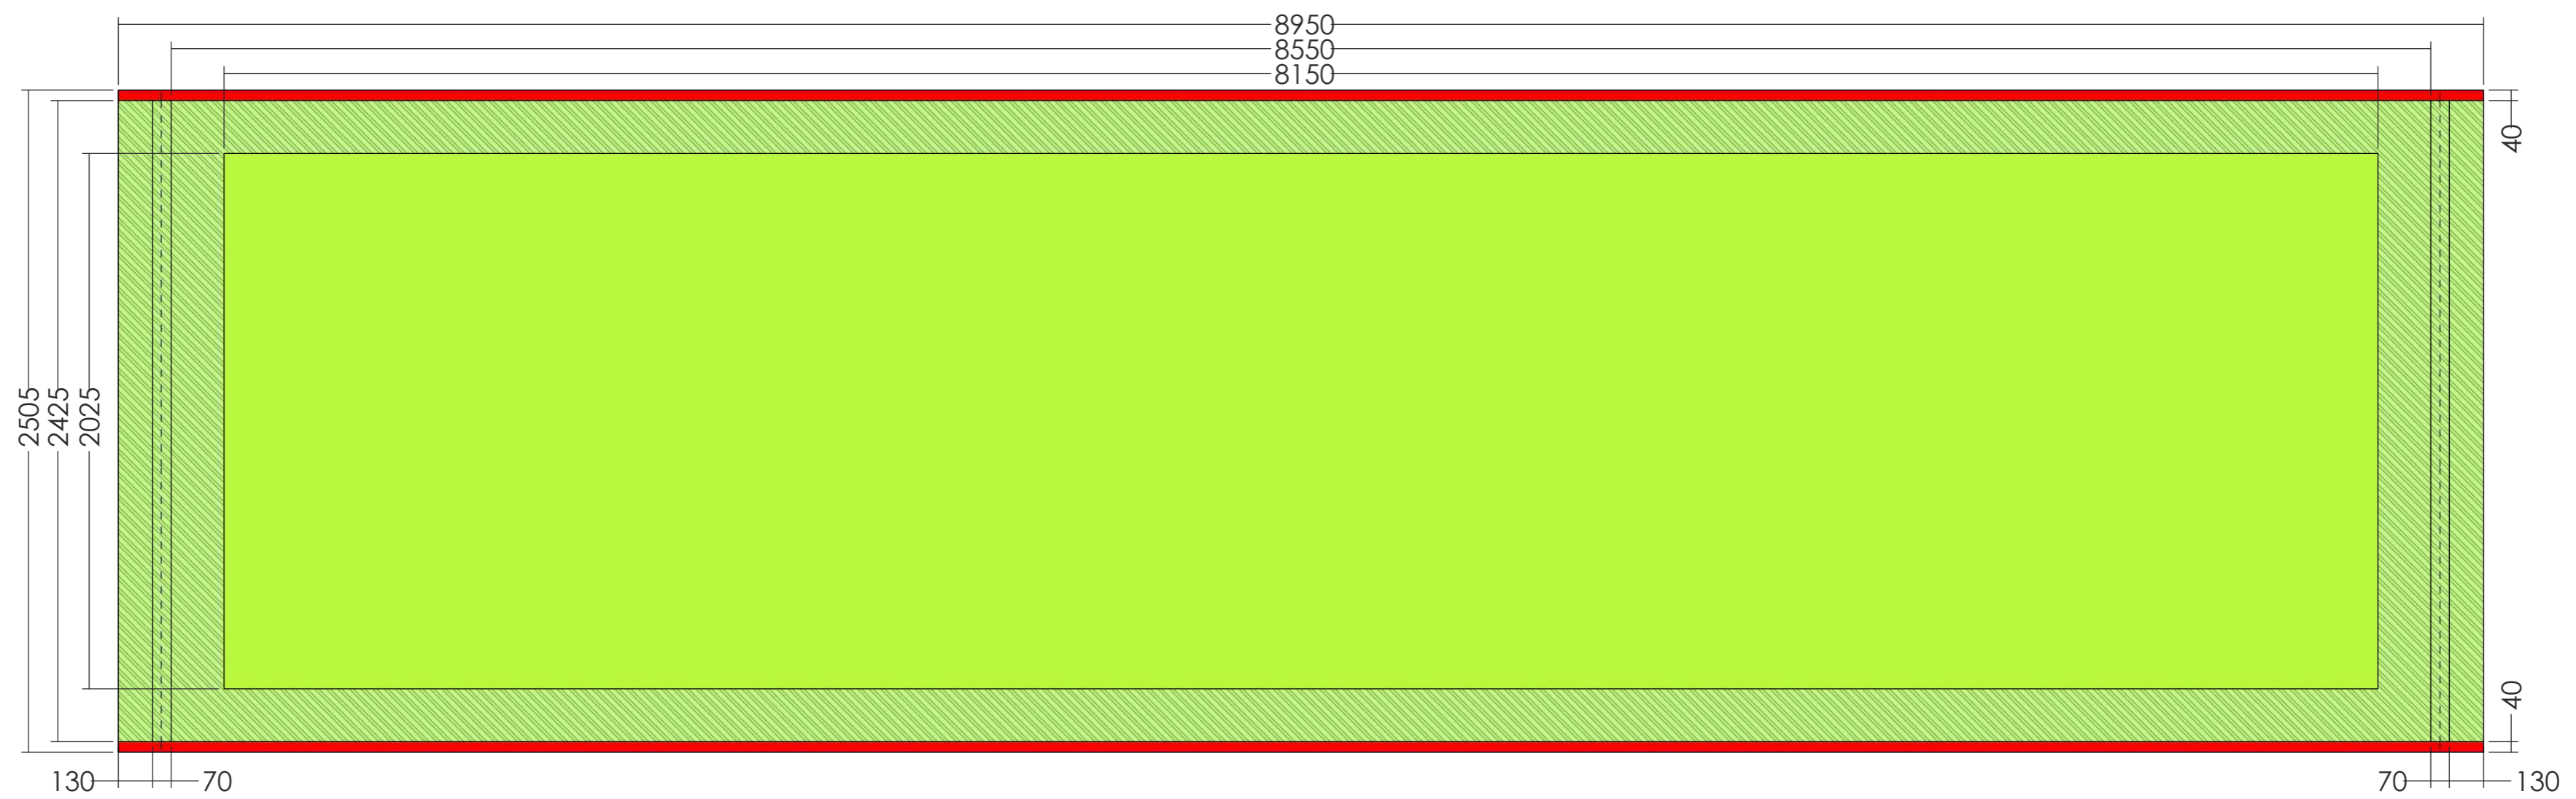

# SINGLE-SIDED PRINT TEMPLATE

TRIGA Displays Proudly  
Engineered by:

<b>SYSTEM CODE :</b> TGWAL184	<b>VERSION:</b> V1 : 1
<b>DESCRIPTION :</b> Triga Go Wall 9m(W)x2.5m(H)	<b>DRAWN ON:</b> 2020/03/25

# SINGE-SIDED PRINT TEMPLATE KEY

TRIGA Displays Proudly  
Engineered by:

Disclaimer : Template NOT TO SCALE, for visual  
representation only

-  SAFE AREA
-  BLEED  
( NO TEXT )
-  FOLD OVER

<b>SYSTEM CODE :</b> TGWAL184	<b>VERSION:</b> V1 : 1
<b>DESCRIPTION :</b> Triga Go Wall 9m(W)x2.5m(H)	<b>DRAWN ON:</b> 2020/03/25