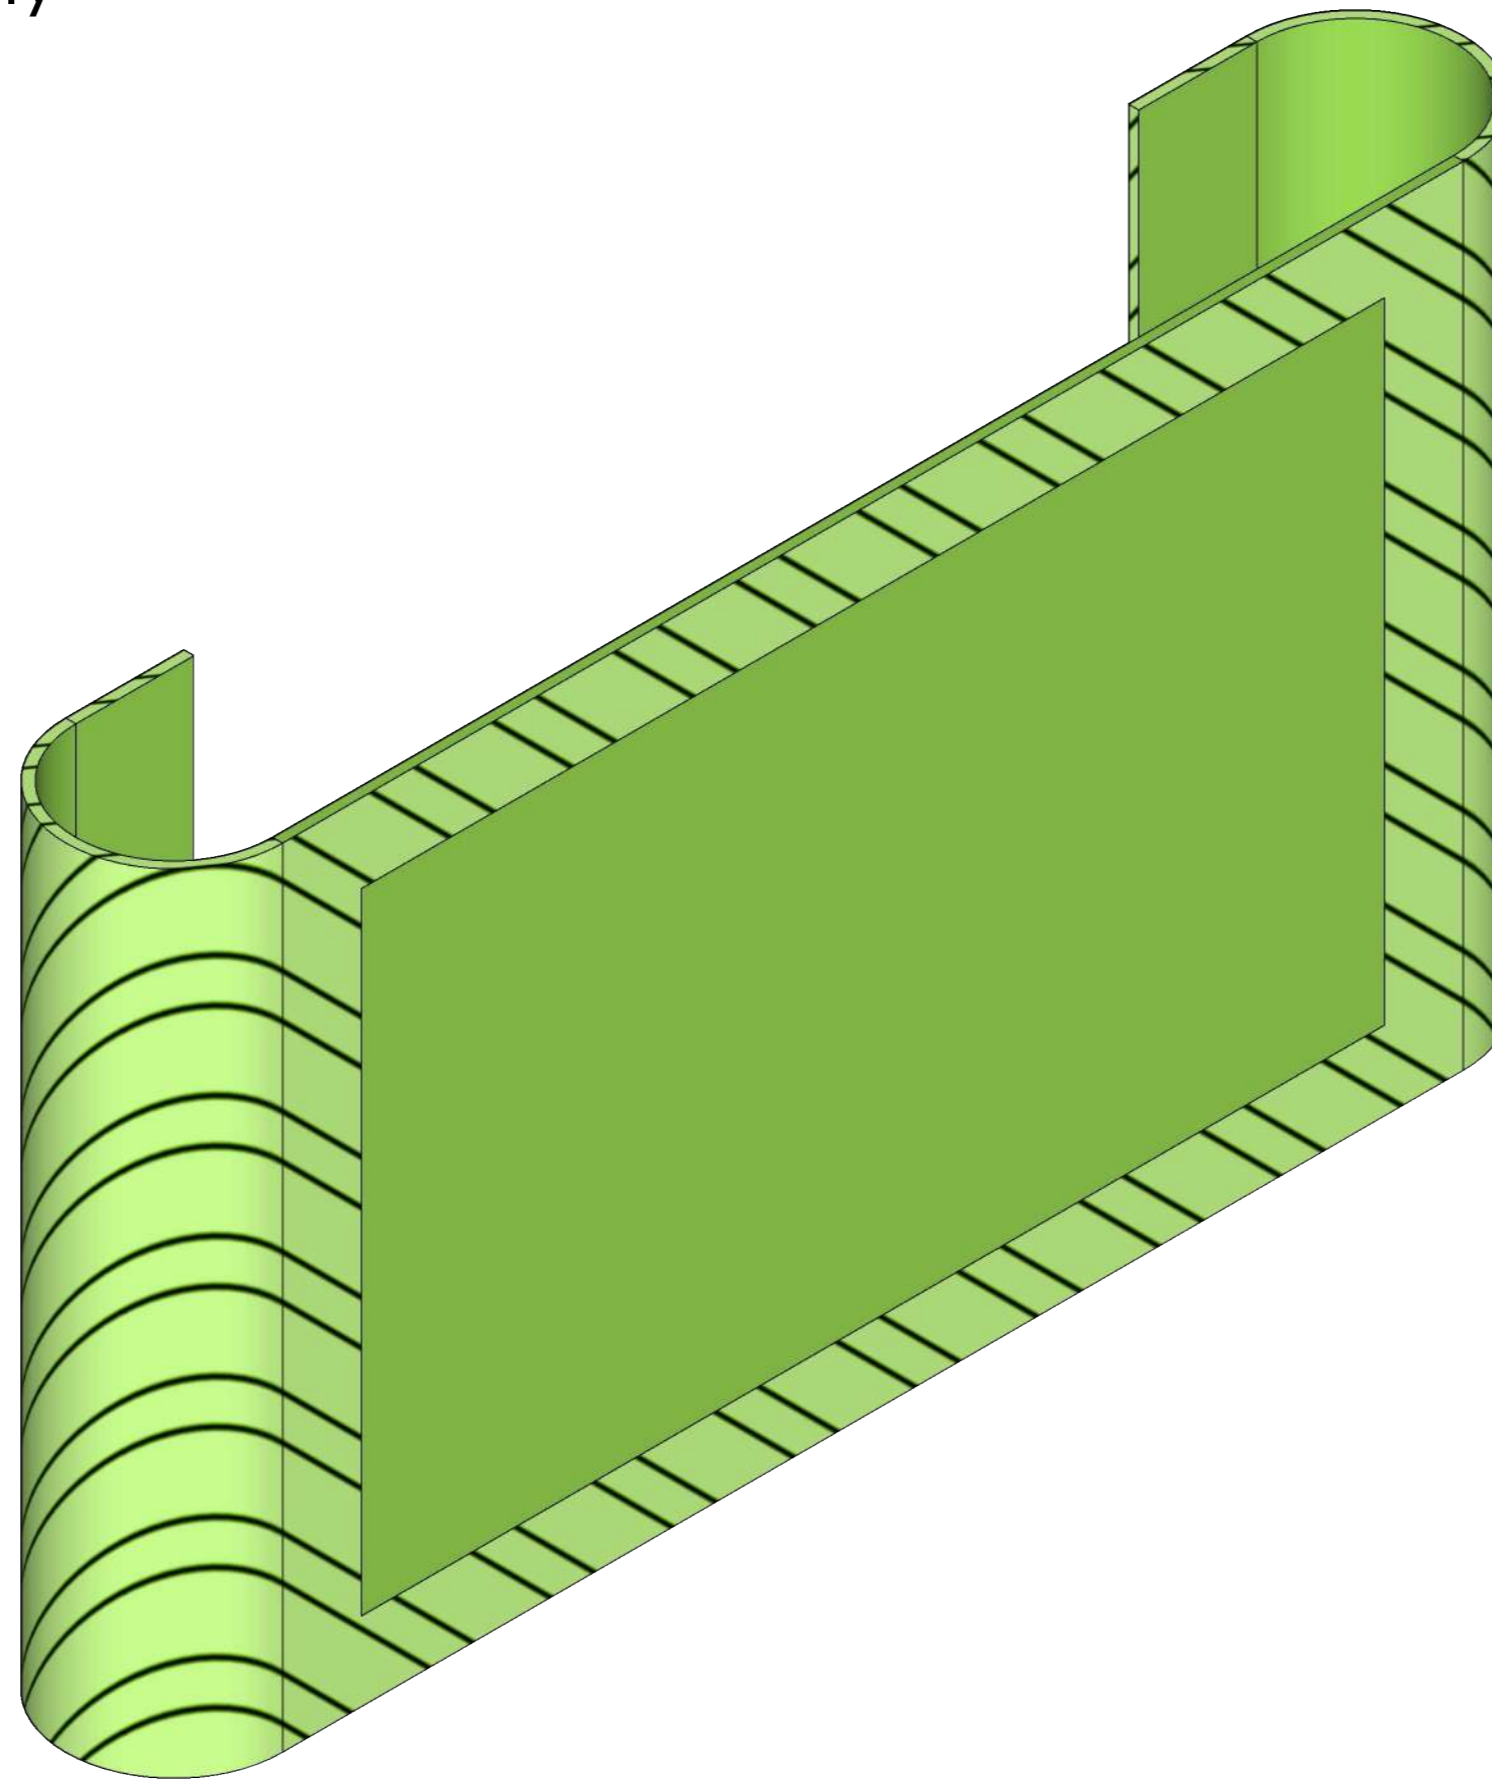

# SINGLE-SIDED PRINT TEMPLATE

TRIGA Displays Proudly  
Engineered by:

<b>SYSTEM CODE :</b> TGWAL184	<b>VERSION:</b> V1 : 1
<b>DESCRIPTION :</b> Triga Go Wall 9m(W)x2.5m(H)	<b>DRAWN ON:</b> 2020/03/25

# SINGE-SIDED PRINT TEMPLATE KEY

TRIGA Displays Proudly  
Engineered by:

Disclaimer : Template NOT TO SCALE, for visual  
representation only

-  SAFE AREA
-  BLEED  
( NO TEXT )
-  FOLD OVER

<b>SYSTEM CODE :</b> TGWAL184	<b>VERSION:</b> V1 : 1
<b>DESCRIPTION :</b> Triga Go Wall 9m(W)x2.5m(H)	<b>DRAWN ON:</b> 2020/03/25