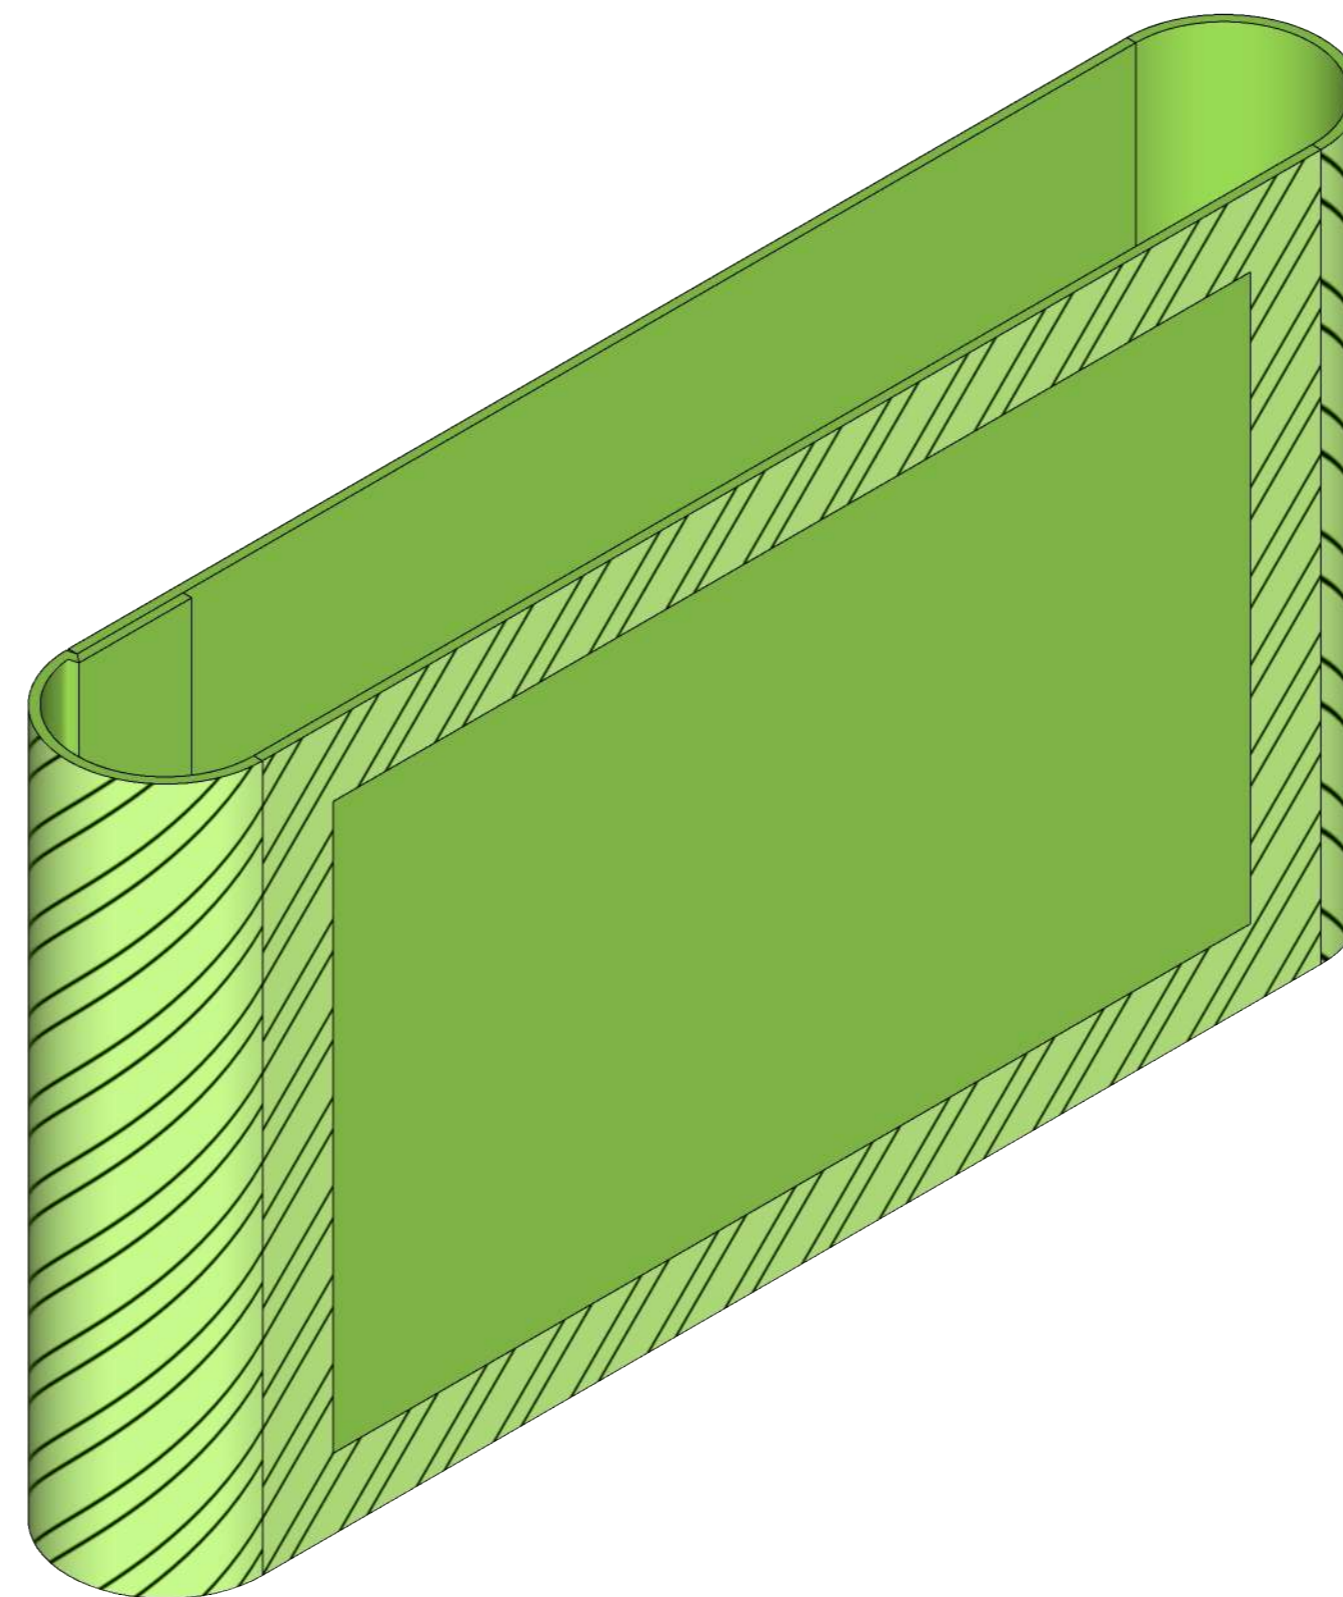

DOUBLE-SIDED PRINT TEMPLATE

TRIGA Displays Proudly
Engineered by:

SYSTEM CODE : TGWAL181	VERSION: V1 : 1
DESCRIPTION : Triga Go Wall 9.0m(W)x1.8m(H)	DRAWN ON: 2020/04/18

DOUBLE-SIDED PRINT TEMPLATE KEY

TRIGA Displays Proudly
Engineered by:

Disclaimer : Template NOT TO SCALE, for visual
representation only

SAFE AREA

BLEED
(NO TEXT)

FOLD OVER

SYSTEM CODE : TGWAL181	VERSION: V1 : 1
DESCRIPTION : Triga Go Wall 9.0m(W)x1.8m(H)	DRAWN ON: 2020/04/18