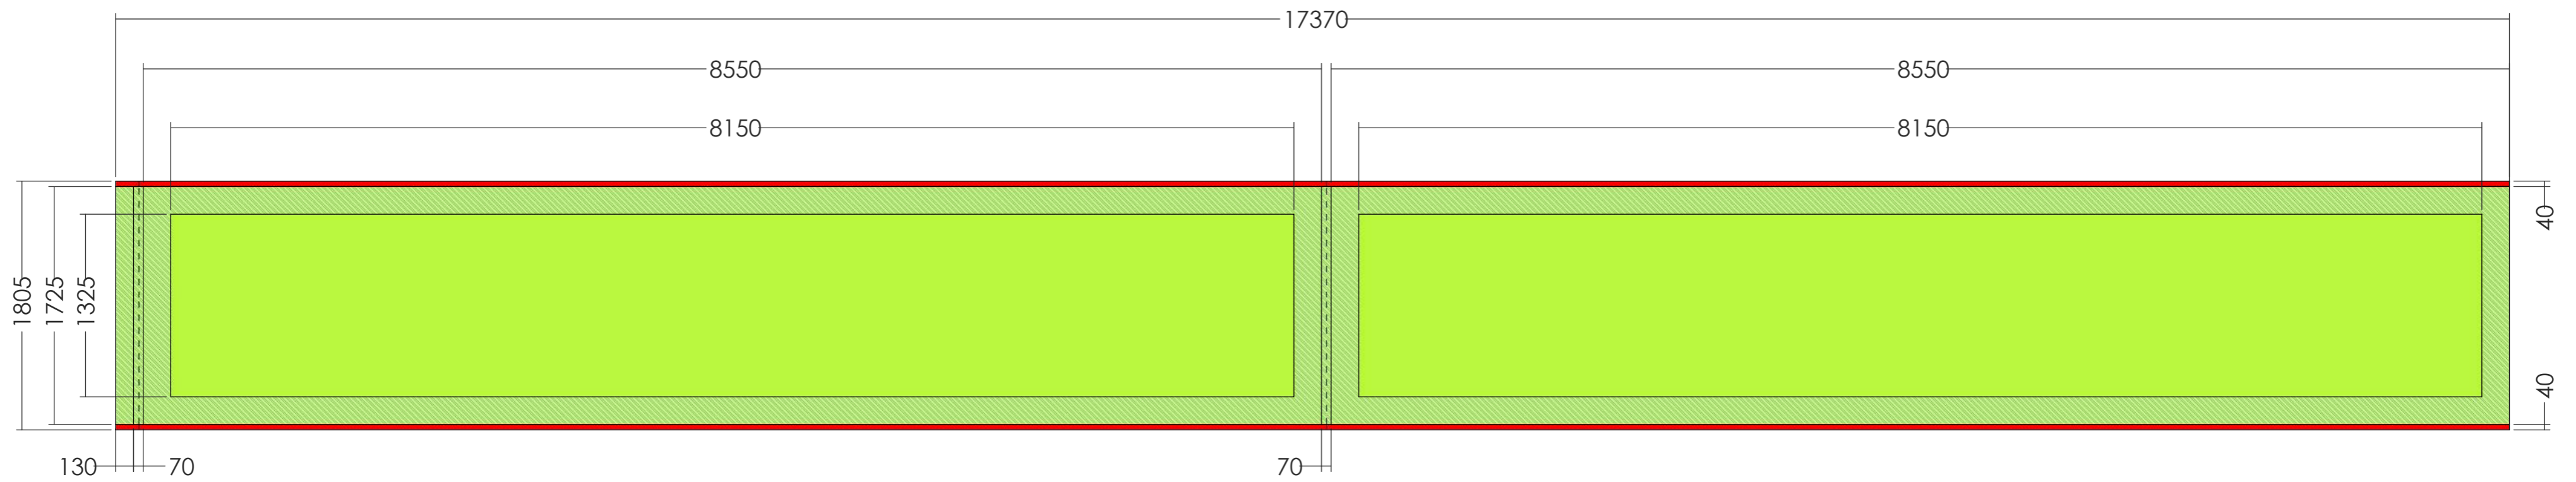

DOUBLE-SIDED PRINT TEMPLATE

TRIGA Displays Proudly
Engineered by:

SYSTEM CODE : TGWAL181	VERSION: V1 : 1
DESCRIPTION : Triga Go Wall 9.0m(W)x1.8m(H)	DRAWN ON: 2020/04/18

DOUBLE-SIDED PRINT TEMPLATE KEY

TRIGA Displays Proudly
Engineered by:

Disclaimer : Template NOT TO SCALE, for visual
representation only

SAFE AREA

BLEED
(NO TEXT)

FOLD OVER

SYSTEM CODE : TGWAL181	VERSION: V1 : 1
DESCRIPTION : Triga Go Wall 9.0m(W)x1.8m(H)	DRAWN ON: 2020/04/18