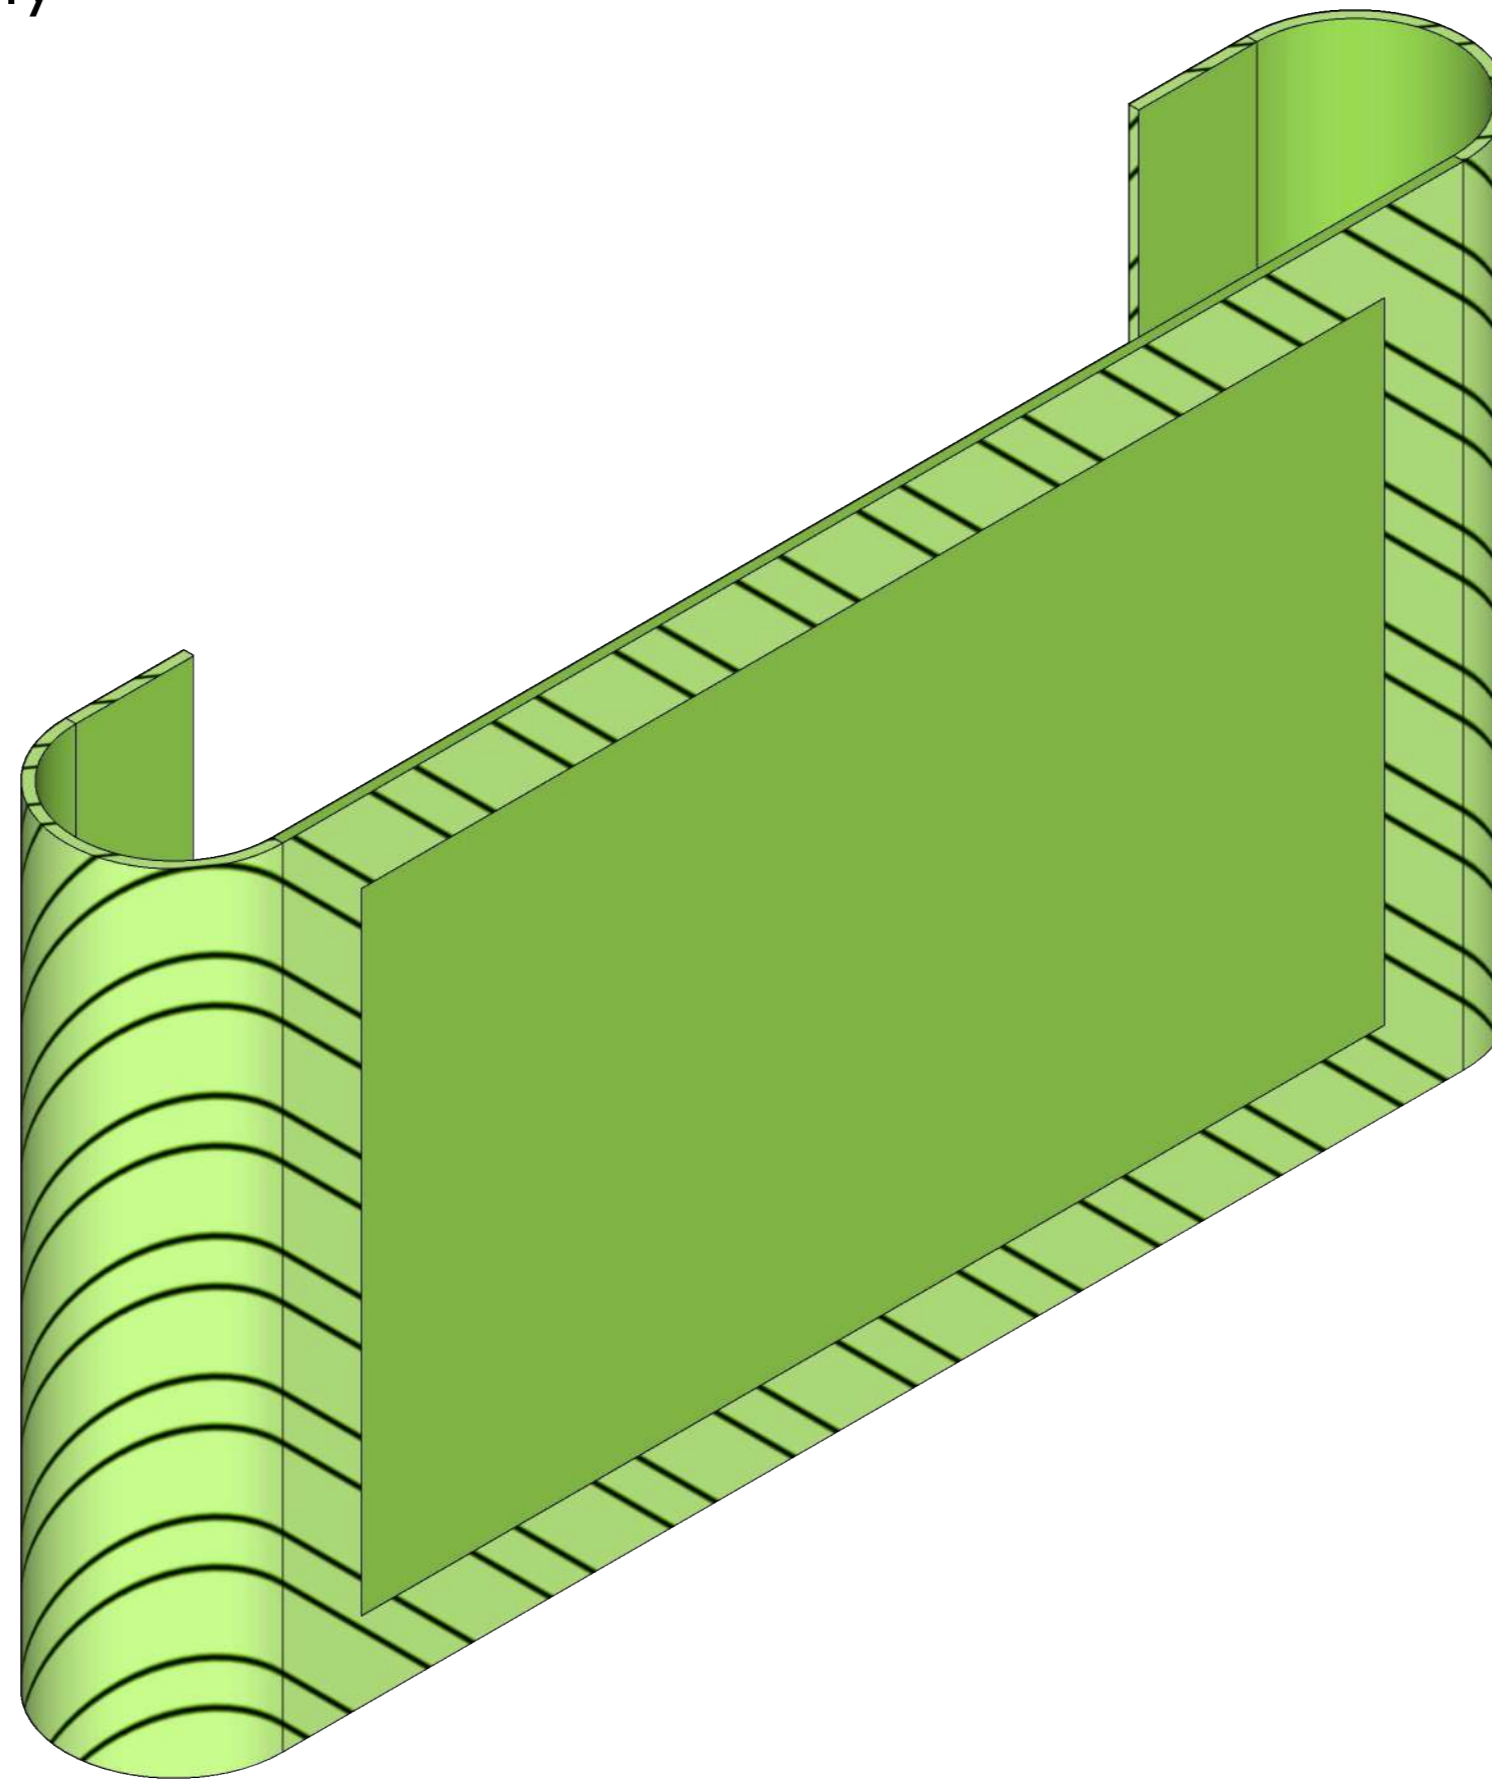

SINGLE-SIDED PRINT TEMPLATE

TRIGA Displays Proudly
Engineered by:

SINGE-SIDED PRINT TEMPLATE KEY

TRIGA Displays Proudly
Engineered by:

Disclaimer : Template NOT TO SCALE, for visual
representation only

SYSTEM CODE : TGWAL144	VERSION: V1 : 1
DESCRIPTION : Triga Go Wall 6.0m(W)x2.5m(H)	DRAWN ON: 2020/02/06