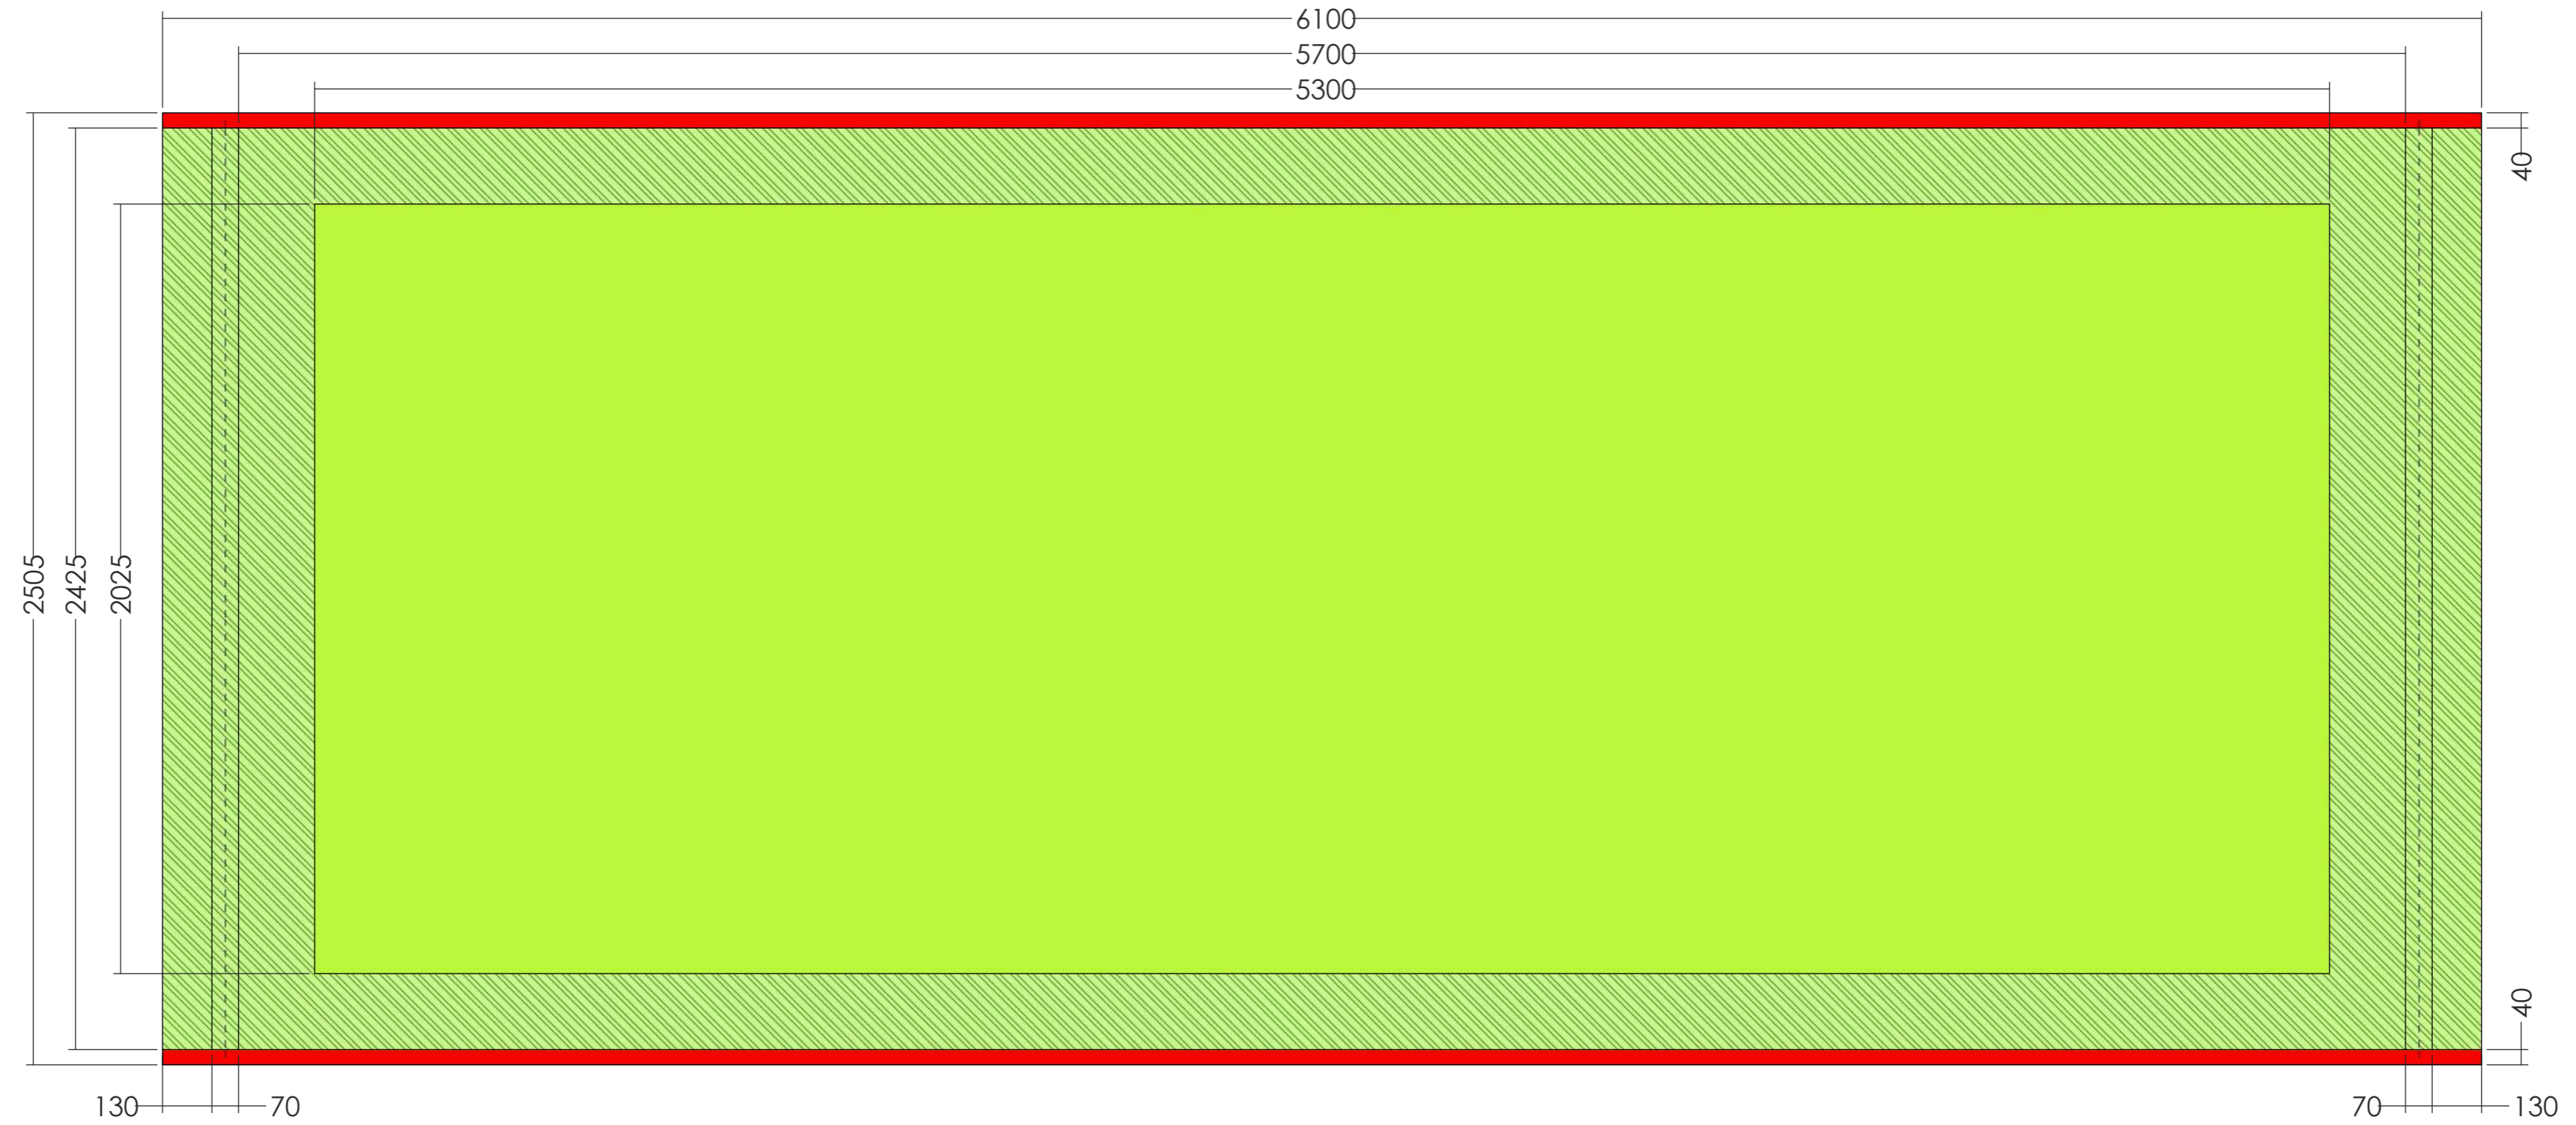

SINGLE-SIDED PRINT TEMPLATE

TRIGA Displays Proudly
Engineered by:

SINGE-SIDED PRINT TEMPLATE KEY

TRIGA Displays Proudly
Engineered by:

Disclaimer : Template NOT TO SCALE, for visual
representation only

SYSTEM CODE : TGWAL144	VERSION: V1 : 1
DESCRIPTION : Triga Go Wall 6.0m(W)x2.5m(H)	DRAWN ON: 2020/02/06