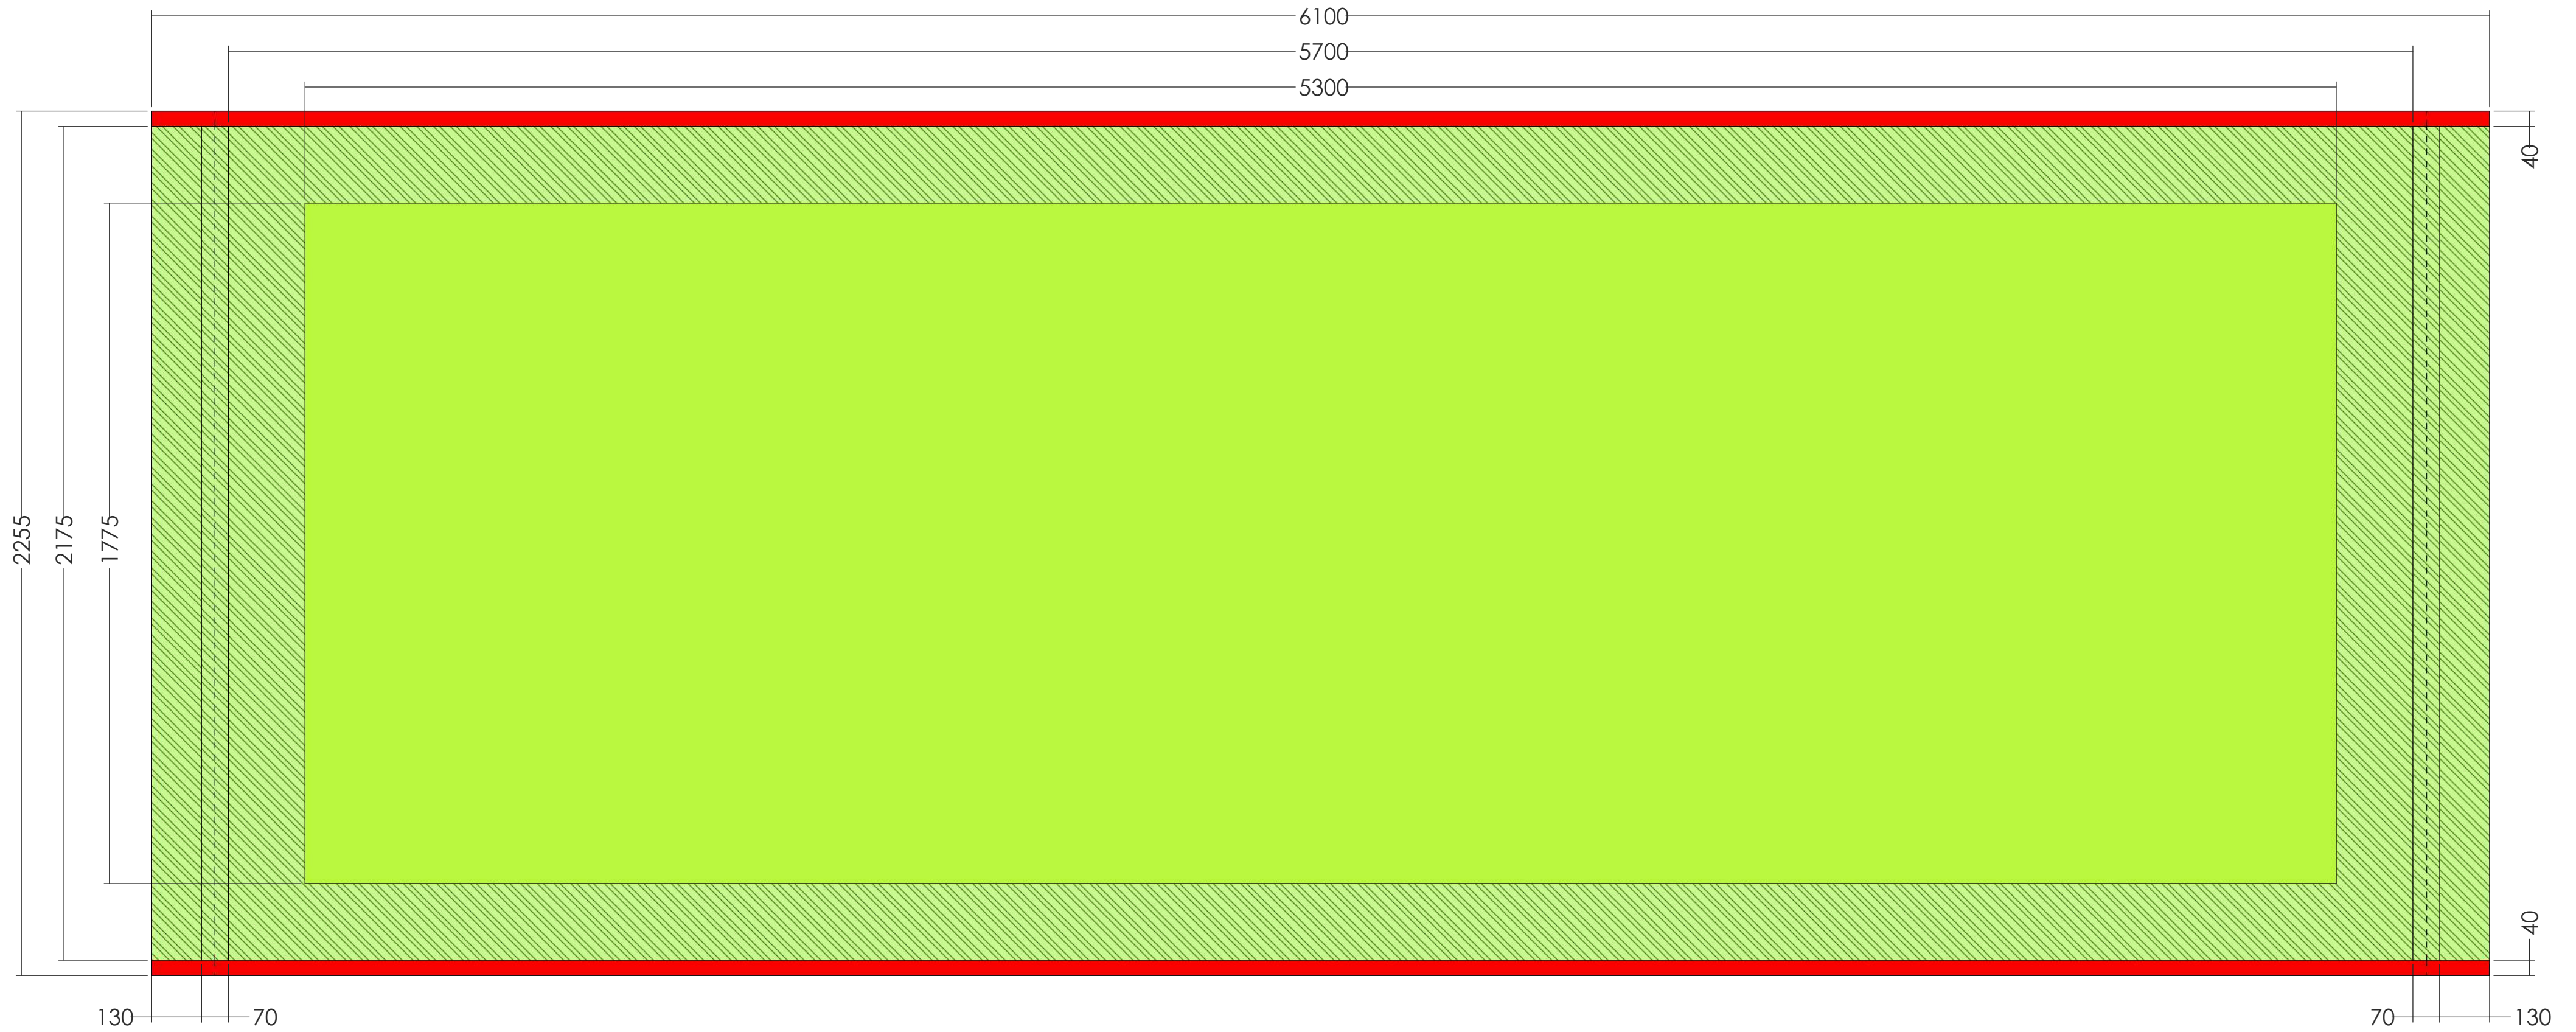

SINGLE-SIDED PRINT TEMPLATE

TRIGA Displays Proudly
Engineered by:

SYSTEM CODE : TGWAL143	VERSION: V1 : 1
DESCRIPTION : Triga Go Wall 6.0m(W)x2.25m(H)	DRAWN ON: 2020/04/18

SINGE-SIDED PRINT TEMPLATE KEY

TRIGA Displays Proudly
Engineered by:

Disclaimer : Template NOT TO SCALE, for visual
representation only

 SAFE AREA

 BLEED
(NO TEXT)

 FOLD OVER

SYSTEM CODE : TGWAL143	VERSION: V1 : 1
DESCRIPTION : Triga Go Wall 6.0m(W)x2.25m(H)	DRAWN ON: 2020/04/18