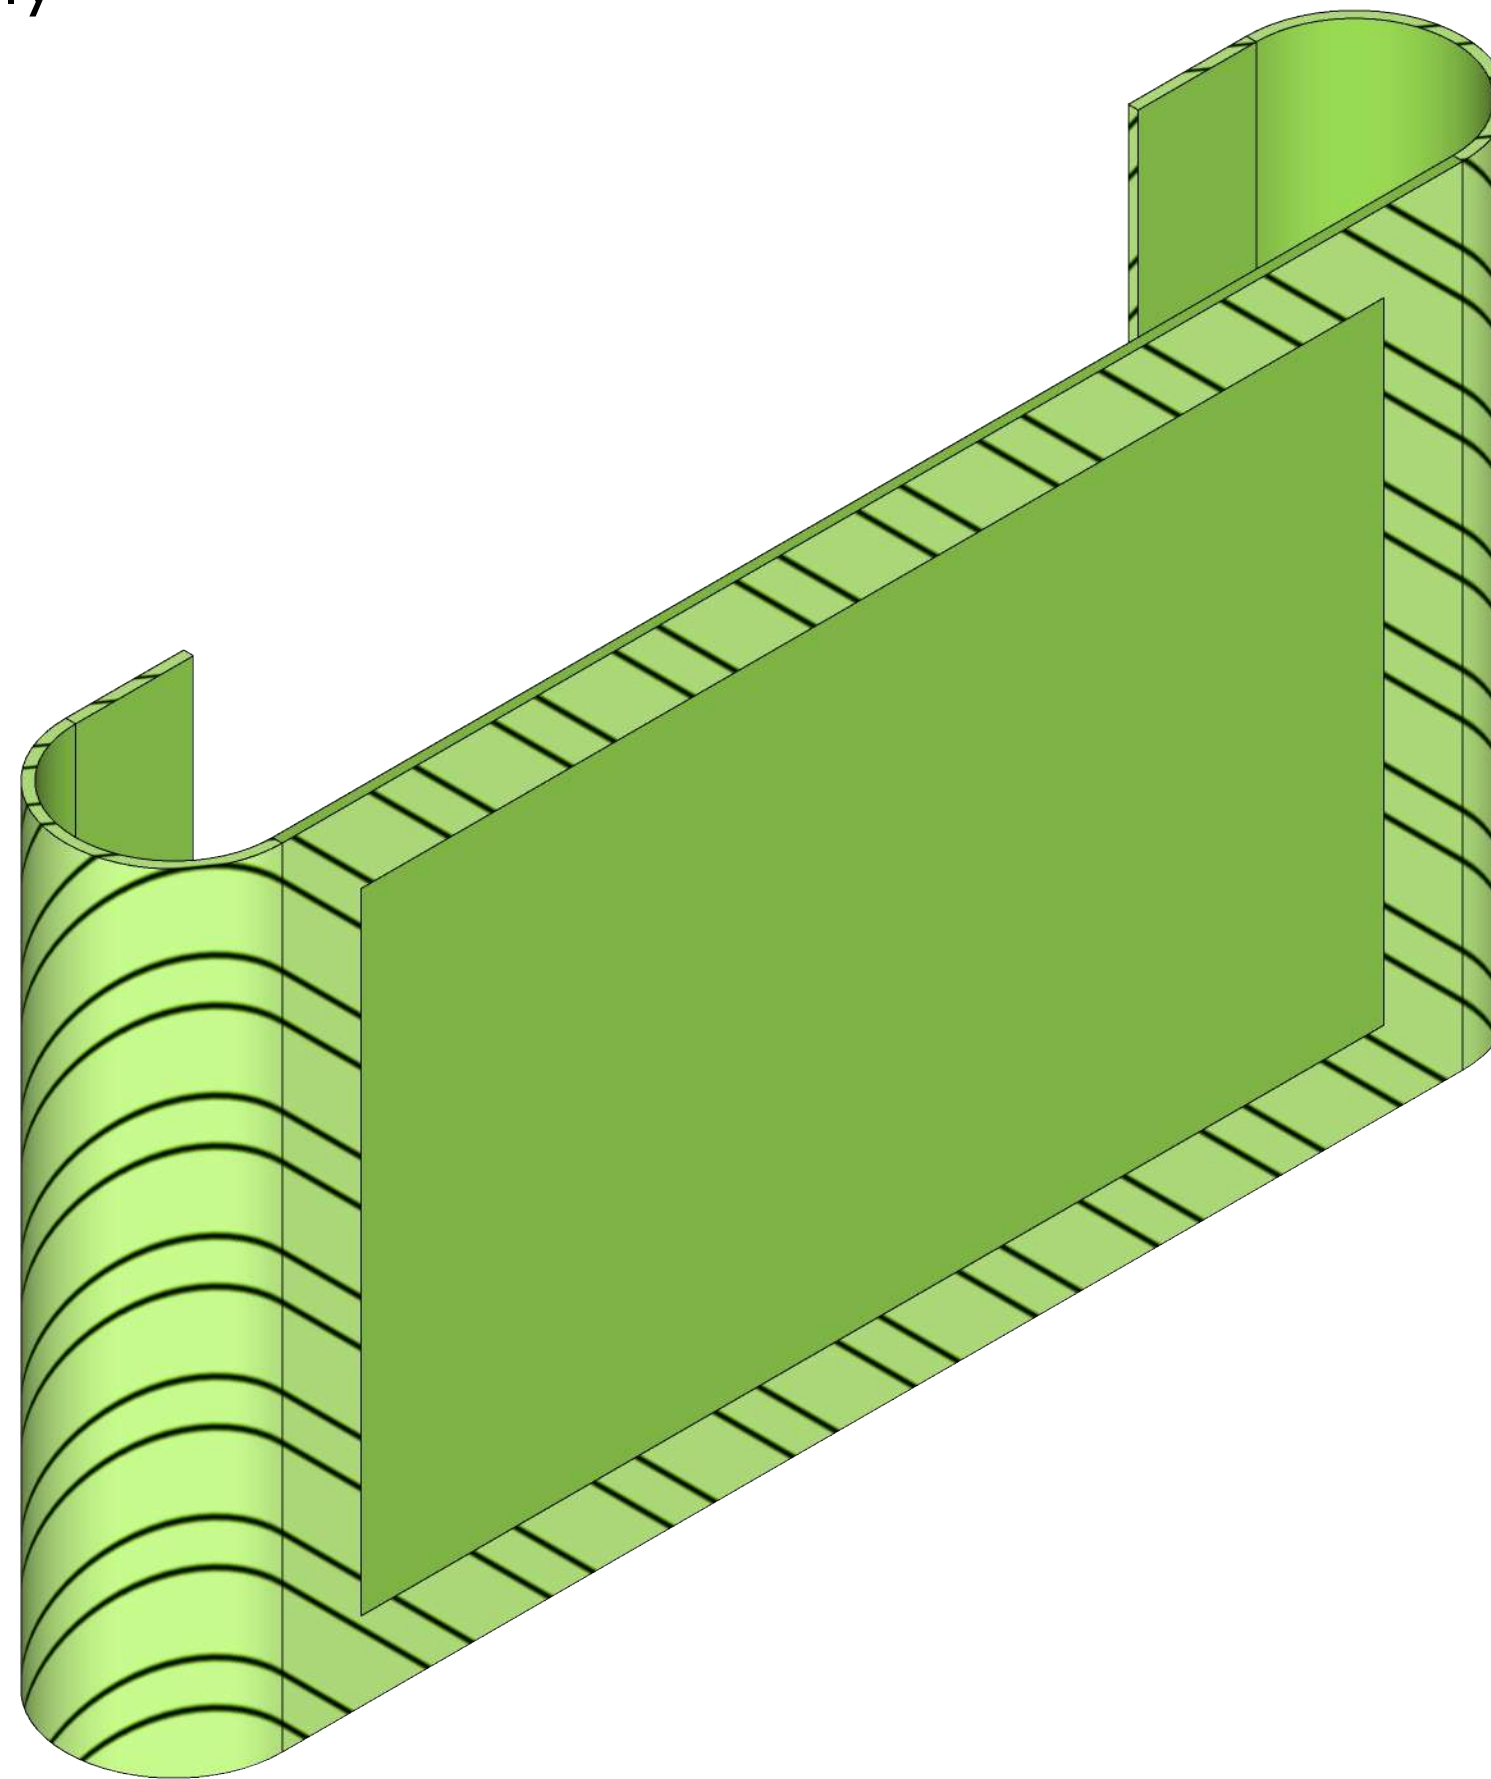

SINGLE-SIDED PRINT TEMPLATE

TRIGA Displays Proudly
Engineered by:

SYSTEM CODE : TGWAL143	VERSION: V1 : 1
DESCRIPTION : Triga Go Wall 6.0m(W)x2.25m(H)	DRAWN ON: 2020/04/18

SINGE-SIDED PRINT TEMPLATE KEY

TRIGA Displays Proudly
Engineered by:

Disclaimer : Template NOT TO SCALE, for visual
representation only

 SAFE AREA

 BLEED
(NO TEXT)

 FOLD OVER

SYSTEM CODE : TGWAL143	VERSION: V1 : 1
DESCRIPTION : Triga Go Wall 6.0m(W)x2.25m(H)	DRAWN ON: 2020/04/18