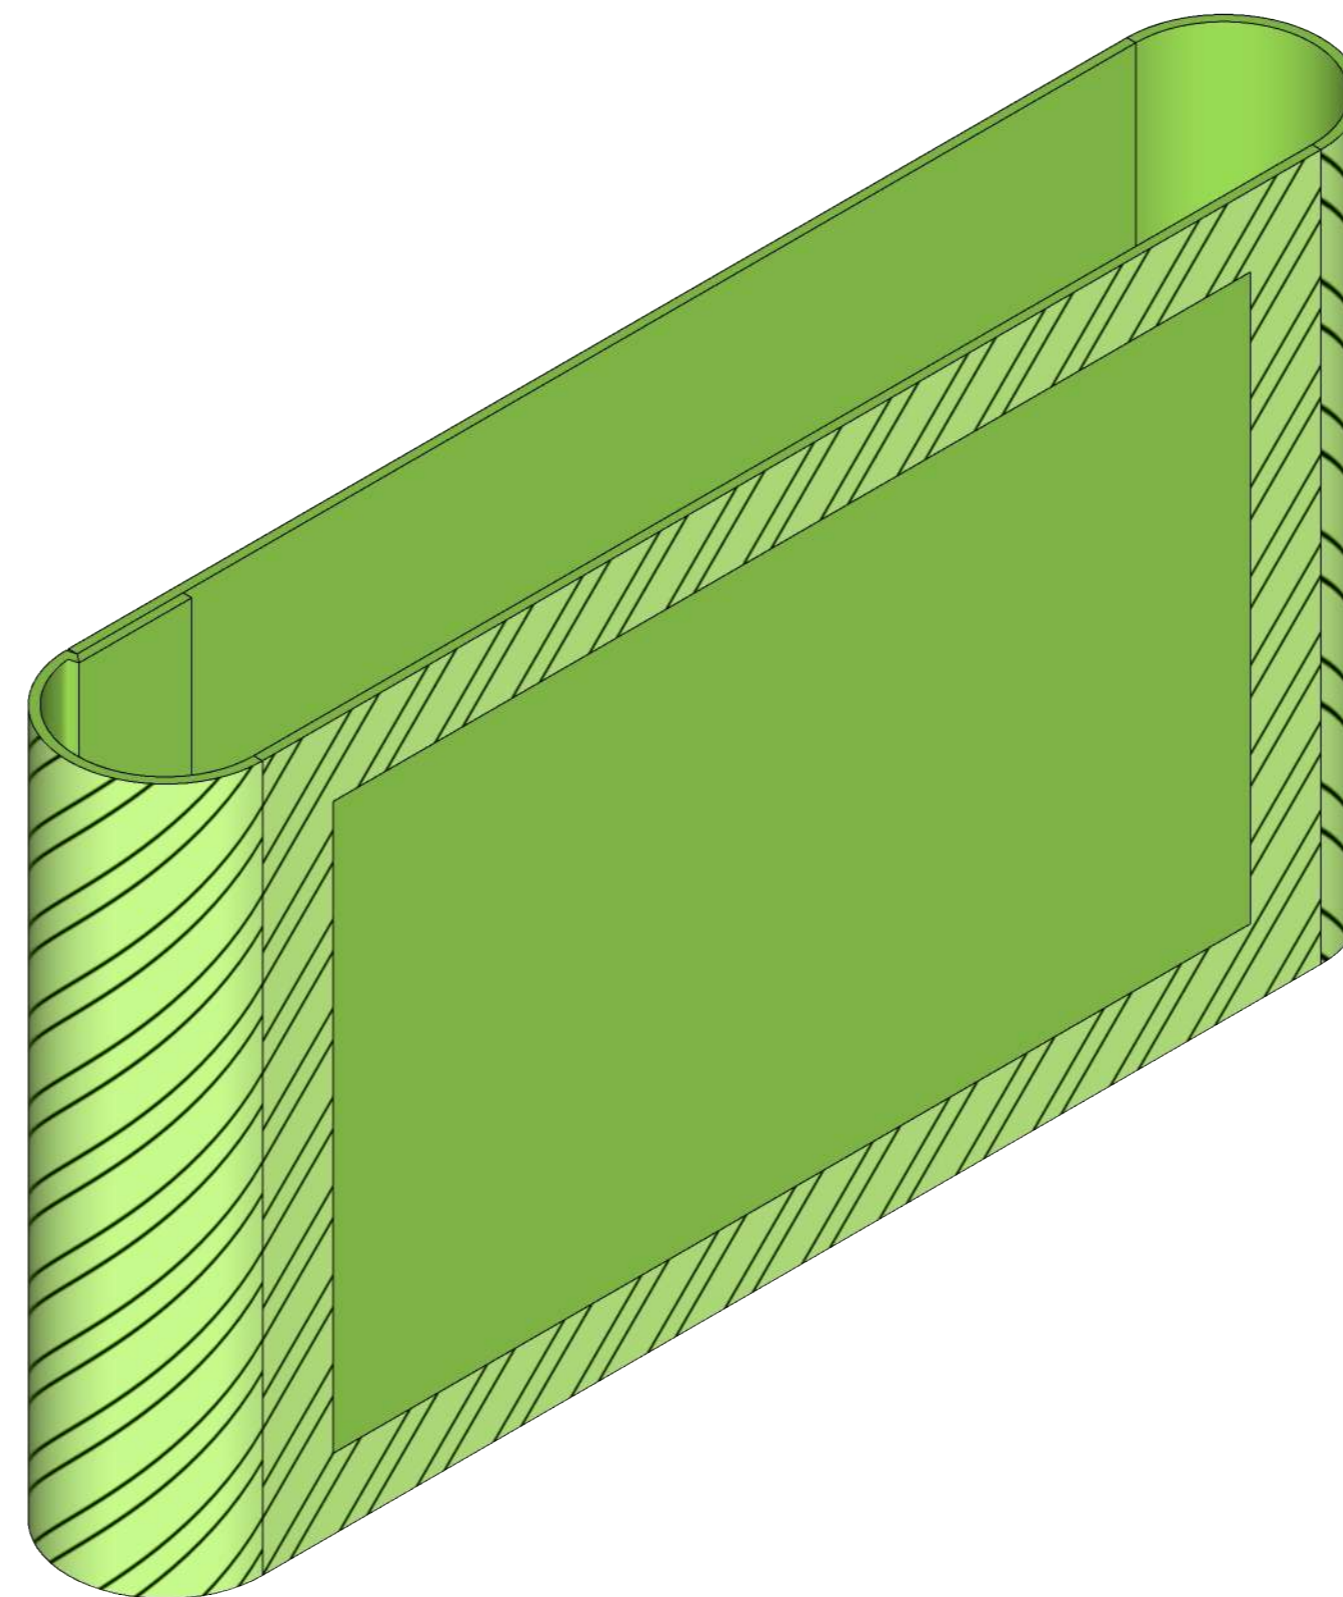

# DOUBLE-SIDED PRINT TEMPLATE

TRIGA Displays Proudly  
Engineered by:

<b>SYSTEM CODE :</b> TGWAL142	<b>VERSION:</b> V1 : 1
<b>DESCRIPTION :</b> Triga Go Wall 6.0m(W)x2.0m(H)	<b>DRAWN ON:</b> 2020/04/18

# DOUBLE-SIDED PRINT TEMPLATE KEY

TRIGA Displays Proudly  
Engineered by:

Disclaimer : Template NOT TO SCALE, for visual  
representation only

 SAFE AREA

 BLEED  
( NO TEXT )

 FOLD OVER

<b>SYSTEM CODE :</b> TGWAL142	<b>VERSION:</b> V1 : 1
<b>DESCRIPTION :</b> Triga Go Wall 6.0m(W)x2.0m(H)	<b>DRAWN ON:</b> 2020/04/18