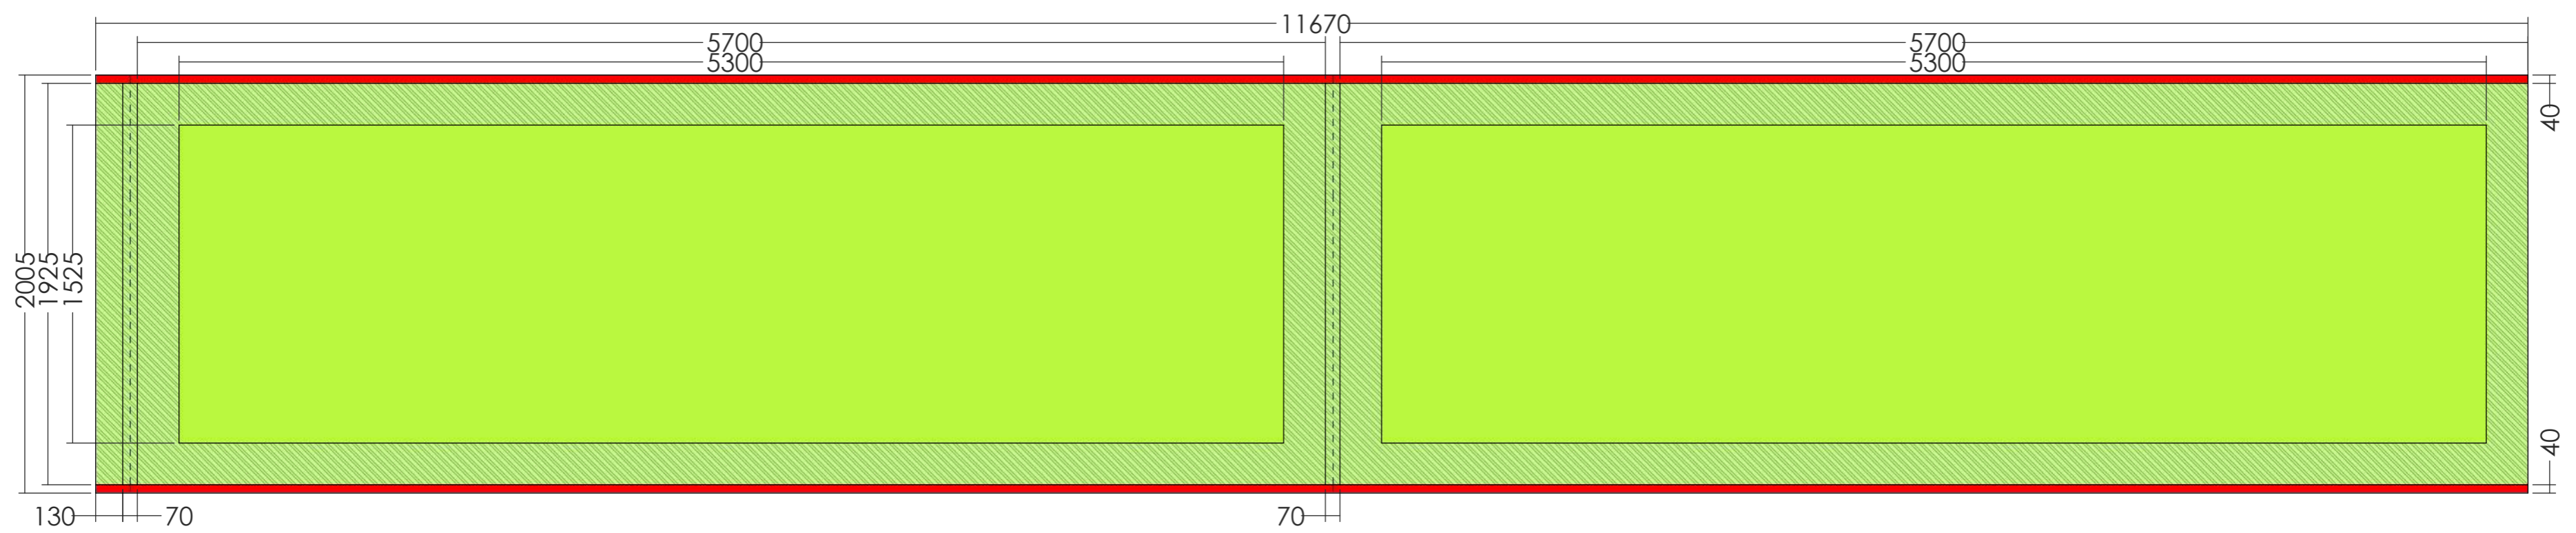

# DOUBLE-SIDED PRINT TEMPLATE

TRIGA Displays Proudly  
Engineered by:

<b>SYSTEM CODE :</b> TGWAL142	<b>VERSION:</b> V1 : 1
<b>DESCRIPTION :</b> Triga Go Wall 6.0m(W)x2.0m(H)	<b>DRAWN ON:</b> 2020/04/18

# DOUBLE-SIDED PRINT TEMPLATE KEY

TRIGA Displays Proudly  
Engineered by:

Disclaimer : Template NOT TO SCALE, for visual  
representation only

 SAFE AREA

 BLEED  
( NO TEXT )

 FOLD OVER

<b>SYSTEM CODE :</b> TGWAL142	<b>VERSION:</b> V1 : 1
<b>DESCRIPTION :</b> Triga Go Wall 6.0m(W)x2.0m(H)	<b>DRAWN ON:</b> 2020/04/18