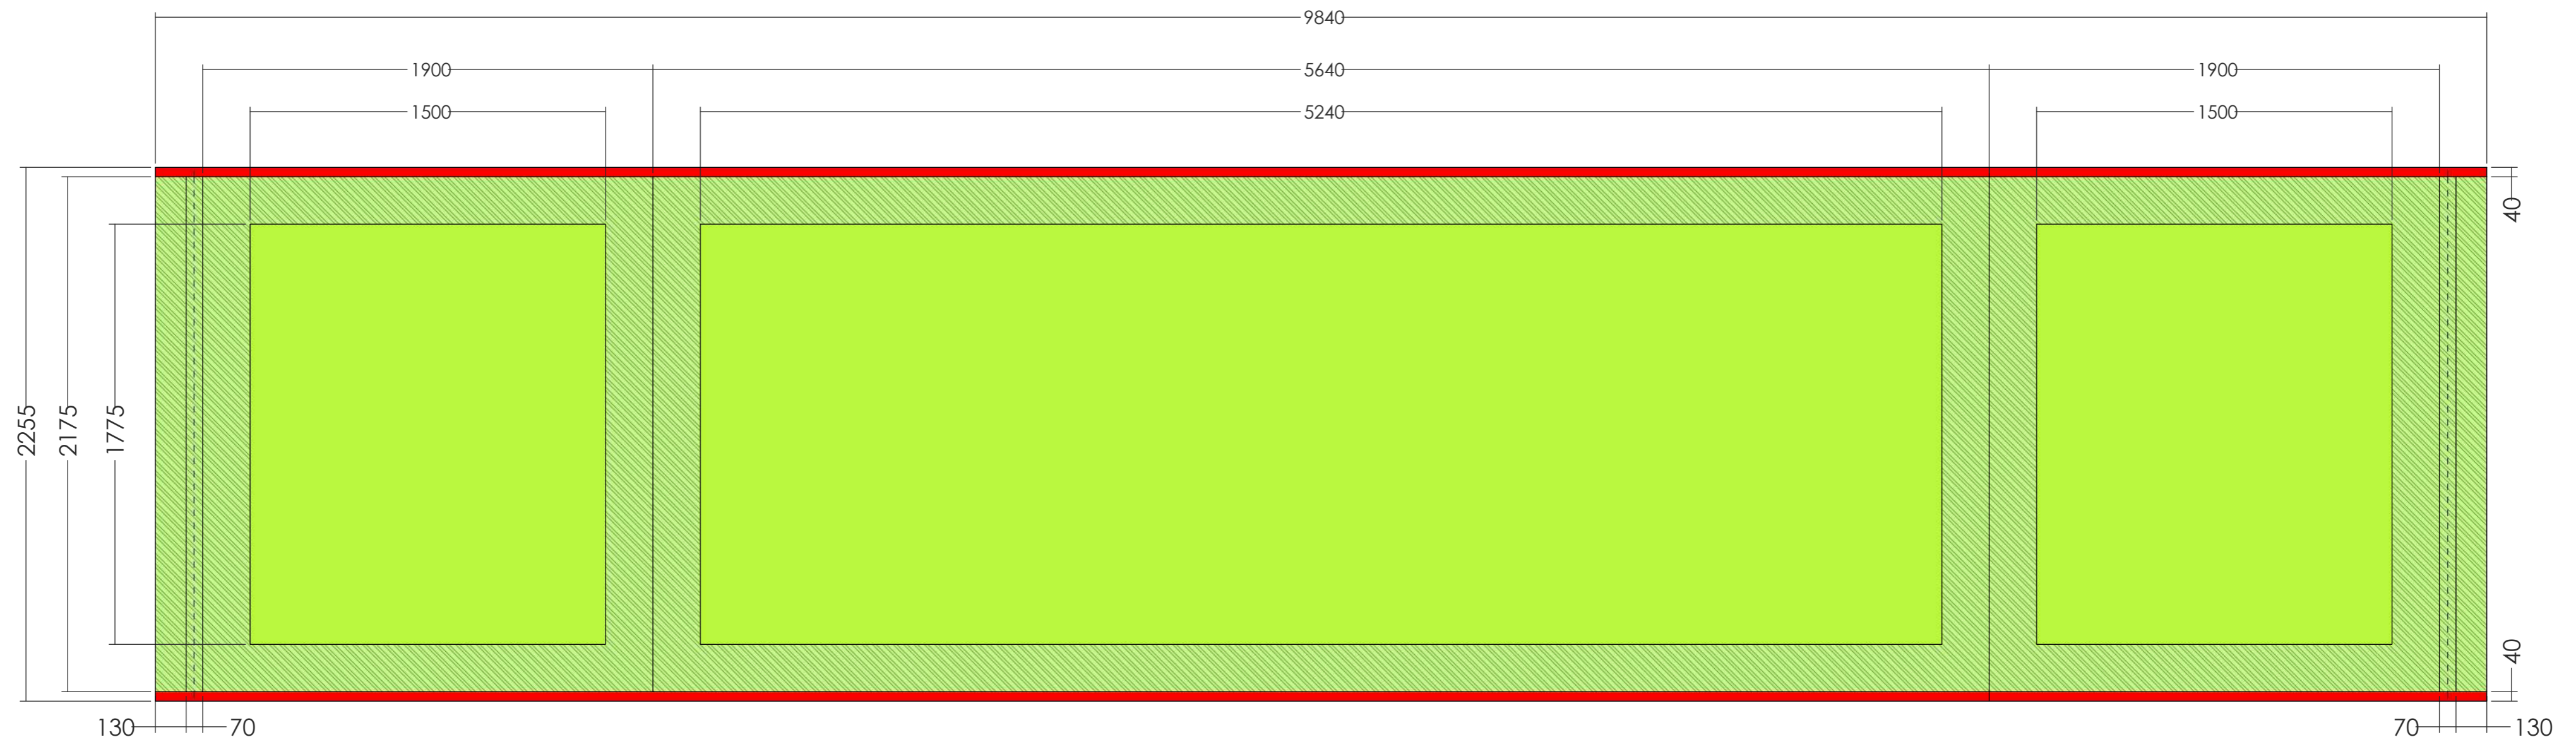

SINGLE-SIDED PRINT TEMPLATE

TRIGA Displays Proudly
Engineered by:

SYSTEM CODE : TGUBO332	VERSION: V1 : 1
DESCRIPTION : Triga Go U-Booth 6.0m(W)x2.0m(D)x2.5m(H)	DRAWN ON: 2020/04/21

SINGE-SIDED PRINT TEMPLATE KEY

TRIGA Displays Proudly
Engineered by:

Disclaimer : Template NOT TO SCALE, for visual
representation only

 SAFE AREA  BLEED
(NO TEXT)  FOLD OVER

SYSTEM CODE : TGUBO332	VERSION: V1 : 1
DESCRIPTION : Triga Go U-Booth 6.0m(W)x2.0m(D)x2.5m(H)	DRAWN ON: 2020/04/21