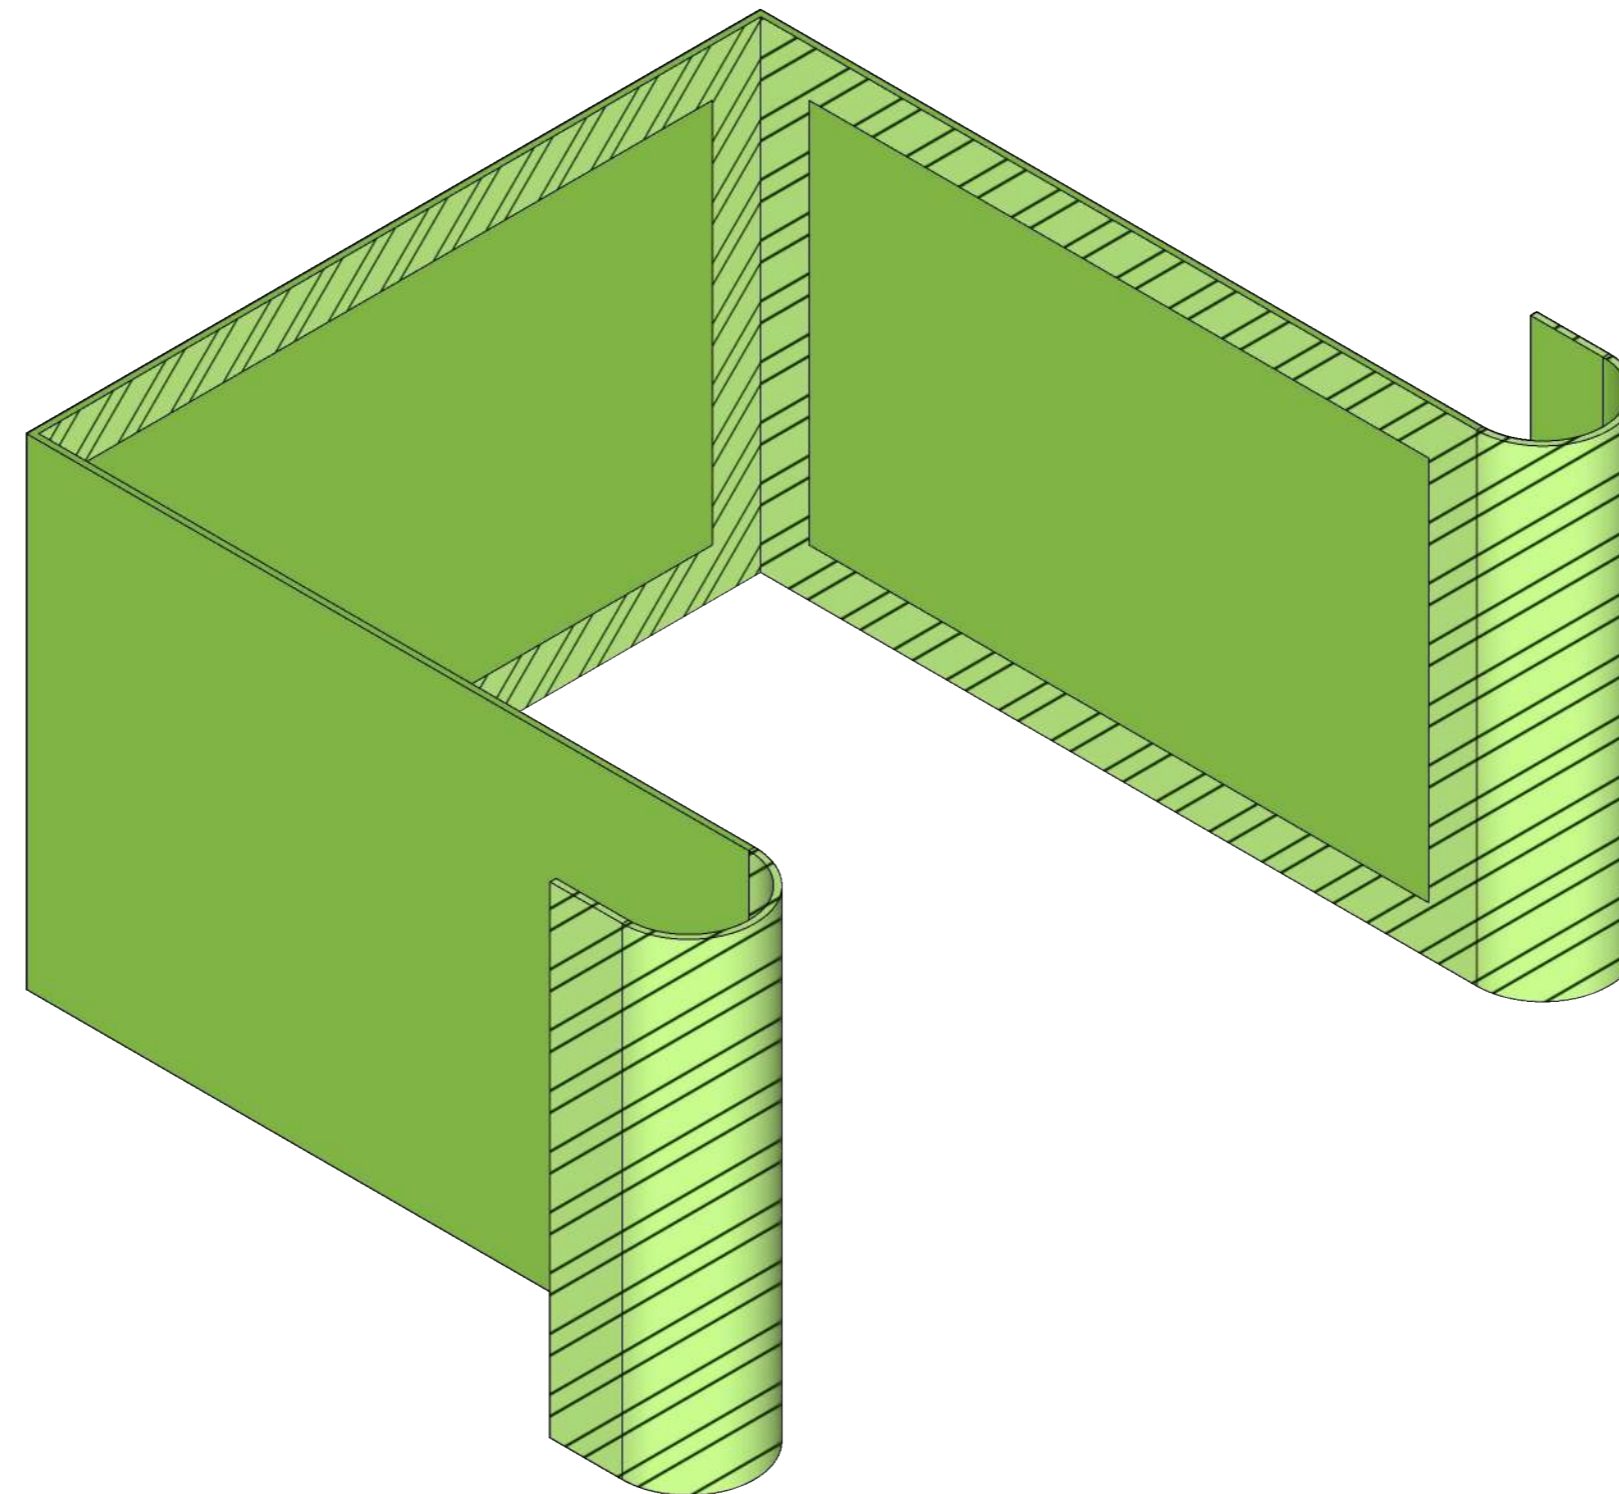

SINGLE-SIDED PRINT TEMPLATE

TRIGA Displays Proudly
Engineered by:

SYSTEM CODE : TGUBO332	VERSION: V1 : 1
DESCRIPTION : Triga Go U-Booth 6.0m(W)x2.0m(D)x2.5m(H)	DRAWN ON: 2020/04/21

SINGE-SIDED PRINT TEMPLATE KEY

TRIGA Displays Proudly
Engineered by:

Disclaimer : Template NOT TO SCALE, for visual
representation only

 SAFE AREA  BLEED
(NO TEXT)  FOLD OVER

SYSTEM CODE : TGUBO332	VERSION: V1 : 1
DESCRIPTION : Triga Go U-Booth 6.0m(W)x2.0m(D)x2.5m(H)	DRAWN ON: 2020/04/21