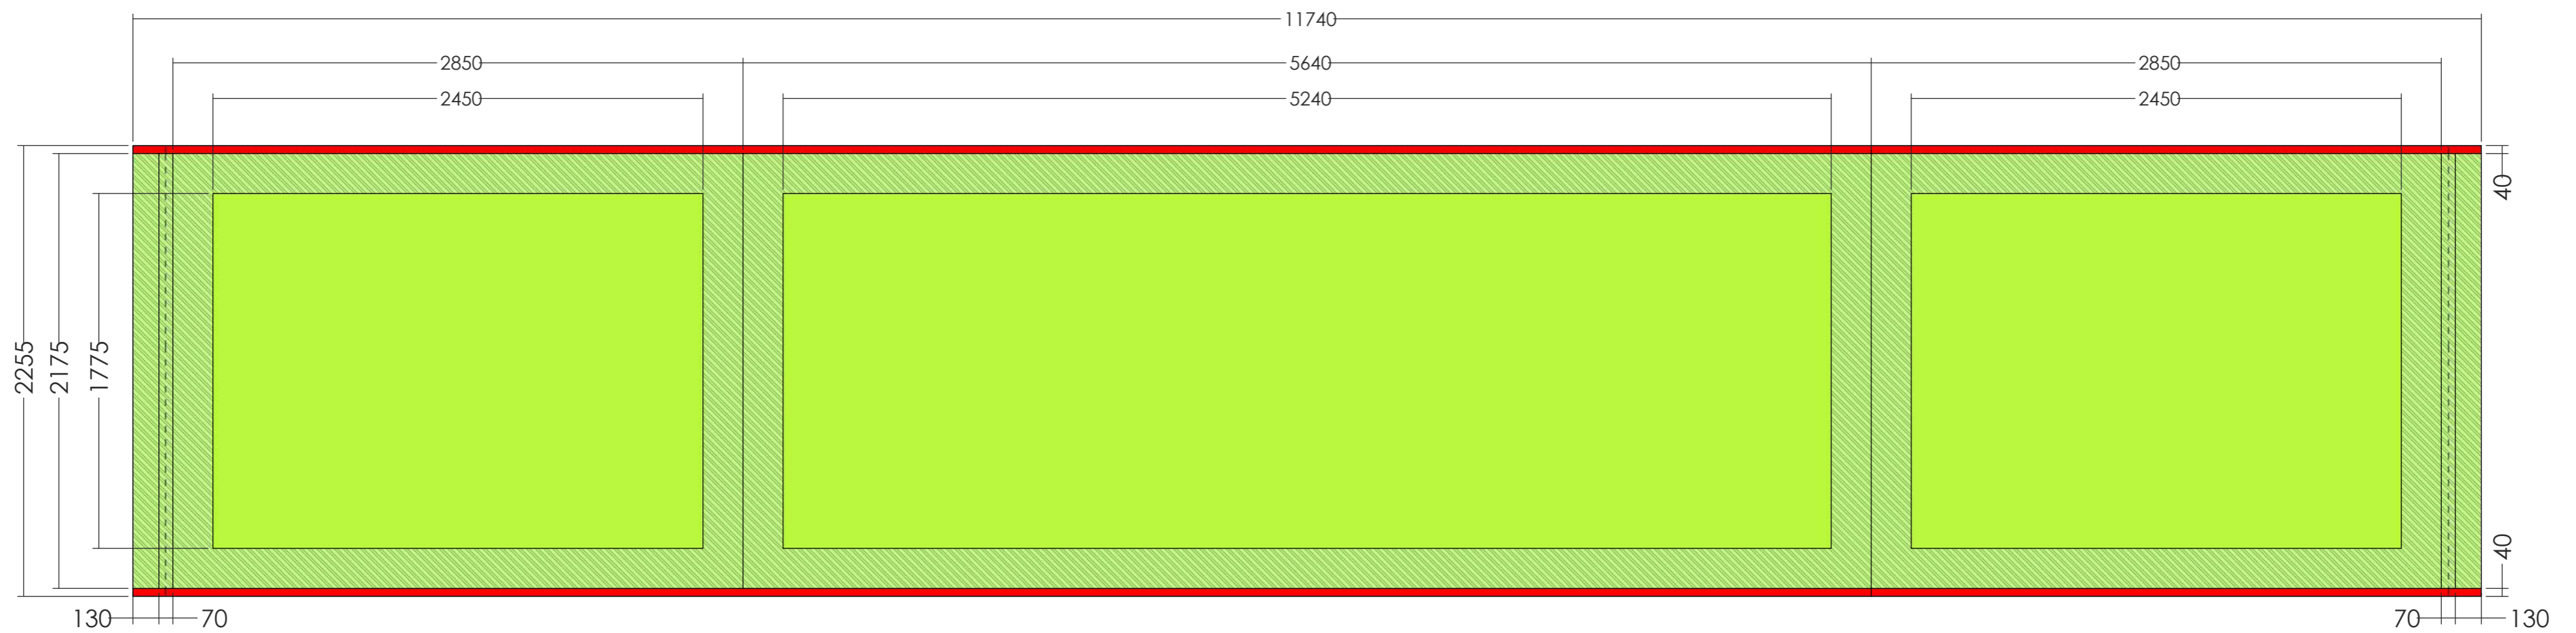

SINGLE-SIDED PRINT TEMPLATE

TRIGA Displays Proudly
Engineered by:

SYSTEM CODE : TGUBO242	VERSION: V1 : 1
DESCRIPTION : Triga Go U-Booth 6.0m(W)x3.0m(D)x2.25m(H)	DRAWN ON: 2020/03/19

SINGE-SIDED PRINT TEMPLATE KEY

TRIGA Displays Proudly
Engineered by:

Disclaimer : Template NOT TO SCALE, for visual
representation only

 SAFE AREA

 BLEED
(NO TEXT)

 FOLD OVER