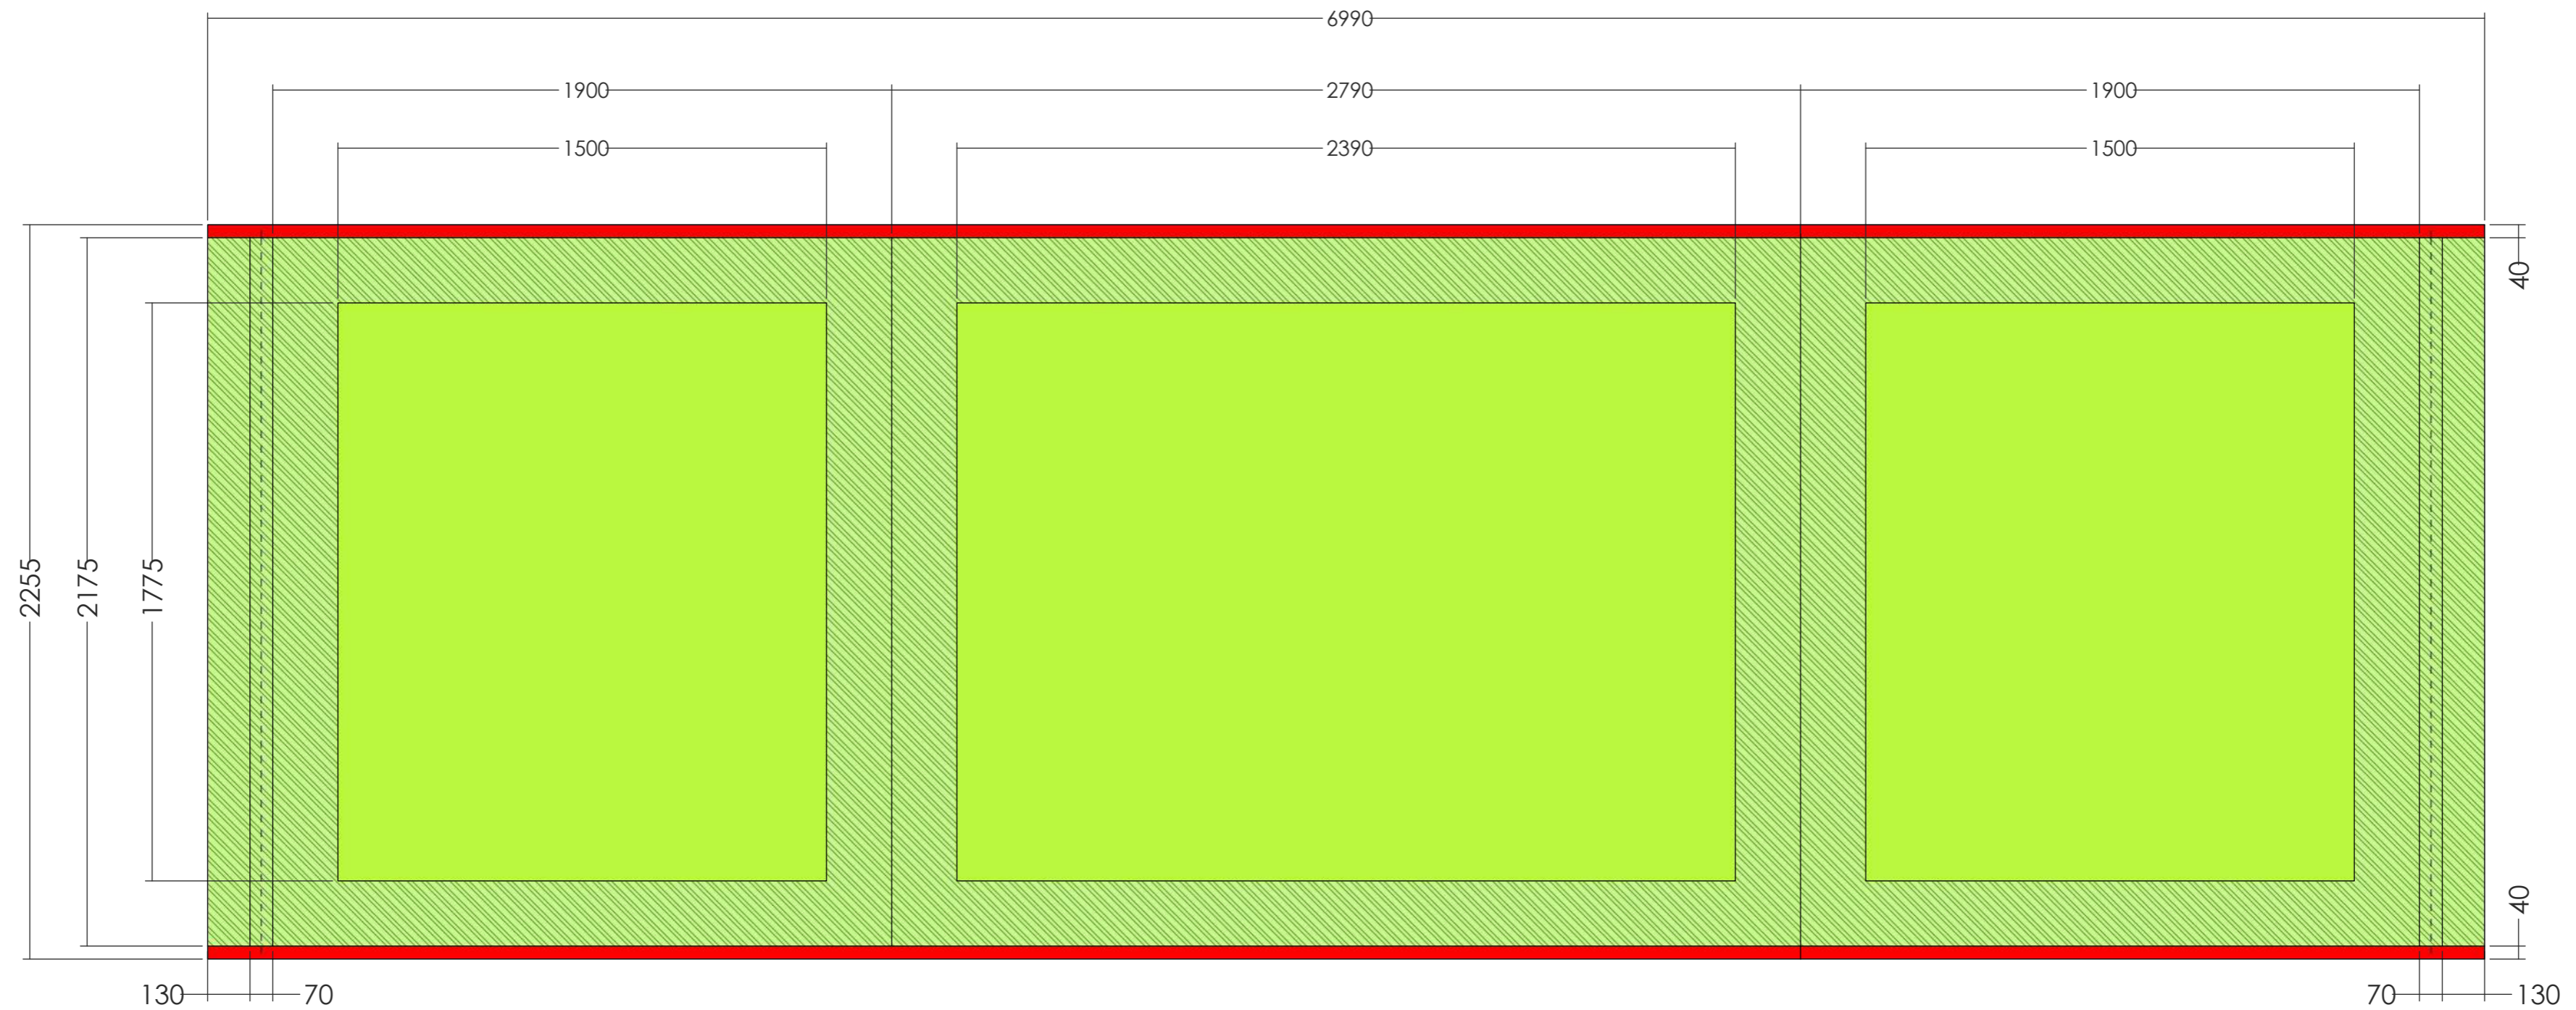

SINGLE-SIDED PRINT TEMPLATE

TRIGA Displays Proudly
Engineered by:

SYSTEM CODE : TGUBO229	VERSION: V1 : 1
DESCRIPTION : Triga Go U-Booth 3.0m(W)x2.0m(D)x2.25m(H)	DRAWN ON: 2020/03/19

SINGE-SIDED PRINT TEMPLATE KEY

TRIGA Displays Proudly
Engineered by:

Disclaimer : Template NOT TO SCALE, for visual
representation only

SYSTEM CODE : TGUBO229	VERSION: V1 : 1
DESCRIPTION : Triga Go U-Booth 3.0m(W)x2.0m(D)x2.25m(H)	DRAWN ON: 2020/03/19