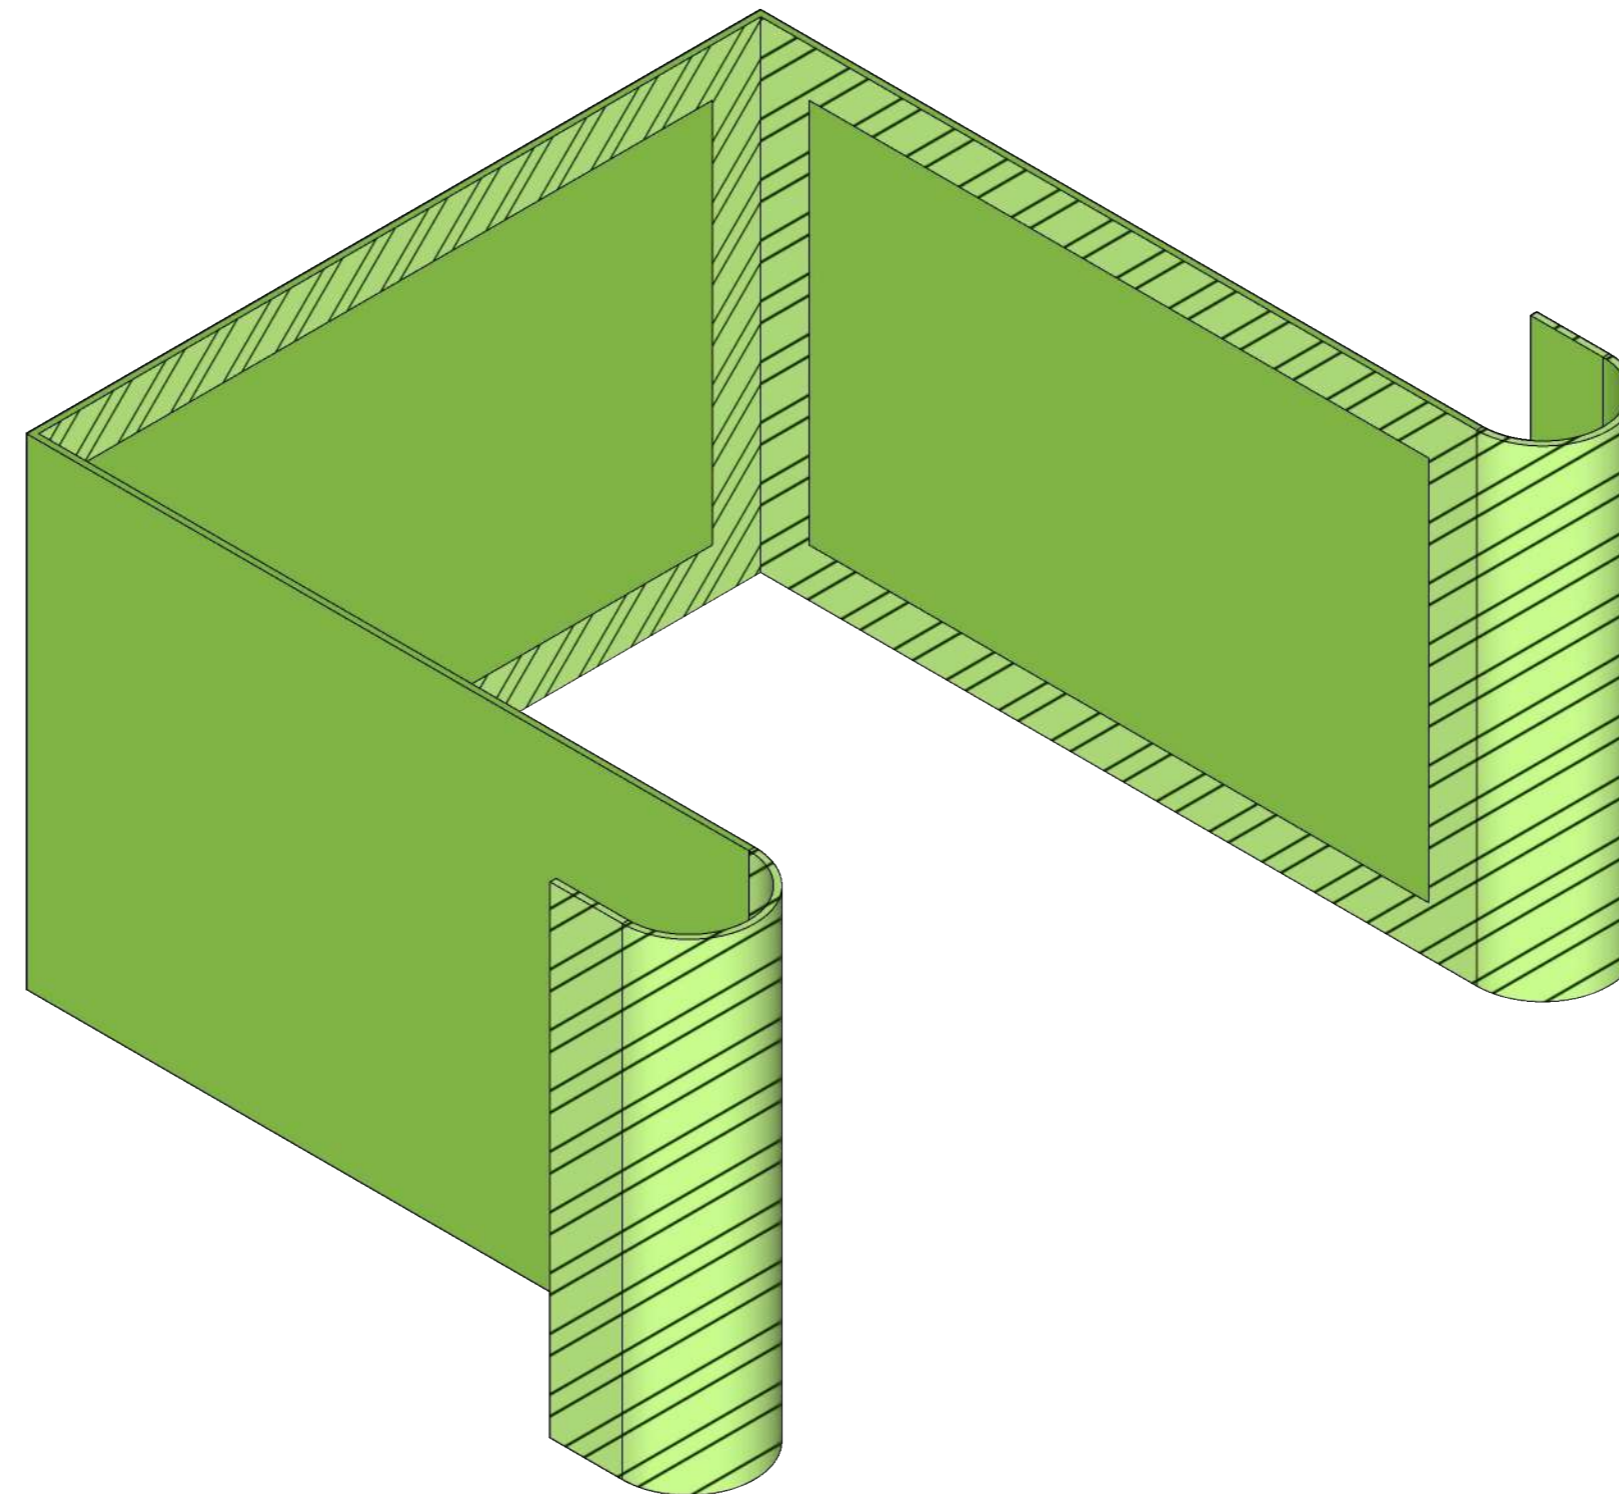

SINGLE-SIDED PRINT TEMPLATE

TRIGA Displays Proudly
Engineered by:

SYSTEM CODE : TGUBO229	VERSION: V1 : 1
DESCRIPTION : Triga Go U-Booth 3.0m(W)x2.0m(D)x2.25m(H)	DRAWN ON: 2020/03/19

SINGE-SIDED PRINT TEMPLATE KEY

TRIGA Displays Proudly
Engineered by:

Disclaimer : Template NOT TO SCALE, for visual
representation only

SYSTEM CODE : TGUBO229	VERSION: V1 : 1
DESCRIPTION : Triga Go U-Booth 3.0m(W)x2.0m(D)x2.25m(H)	DRAWN ON: 2020/03/19