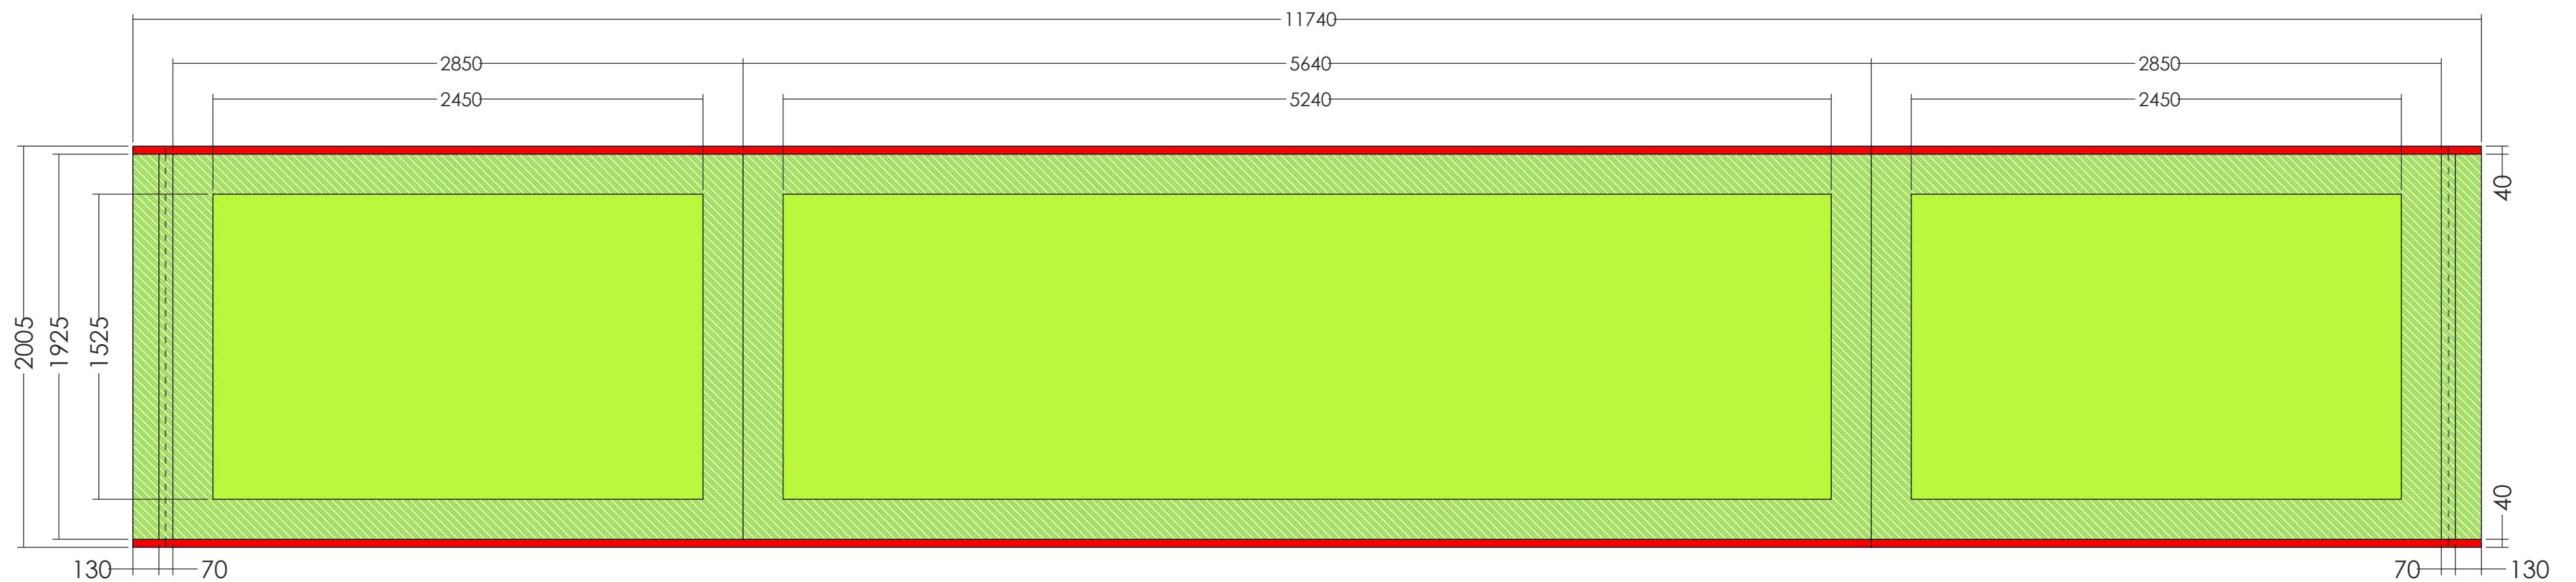

SINGLE-SIDED PRINT TEMPLATE

TRIGA Displays Proudly
Engineered by:

SYSTEM CODE : TGUBO142	VERSION: V1 : 1
DESCRIPTION : Triga Go U-Booth 6.0m(W)x3.0m(D)x2.0m(H)	DRAWN ON: 2020/04/21

SINGE-SIDED PRINT TEMPLATE KEY

TRIGA Displays Proudly
Engineered by:

Disclaimer : Template NOT TO SCALE, for visual
representation only

SYSTEM CODE : TGUBO142	VERSION: V1 : 1
DESCRIPTION : Triga Go U-Booth 6.0m(W)x3.0m(D)x2.0m(H)	DRAWN ON: 2020/04/21