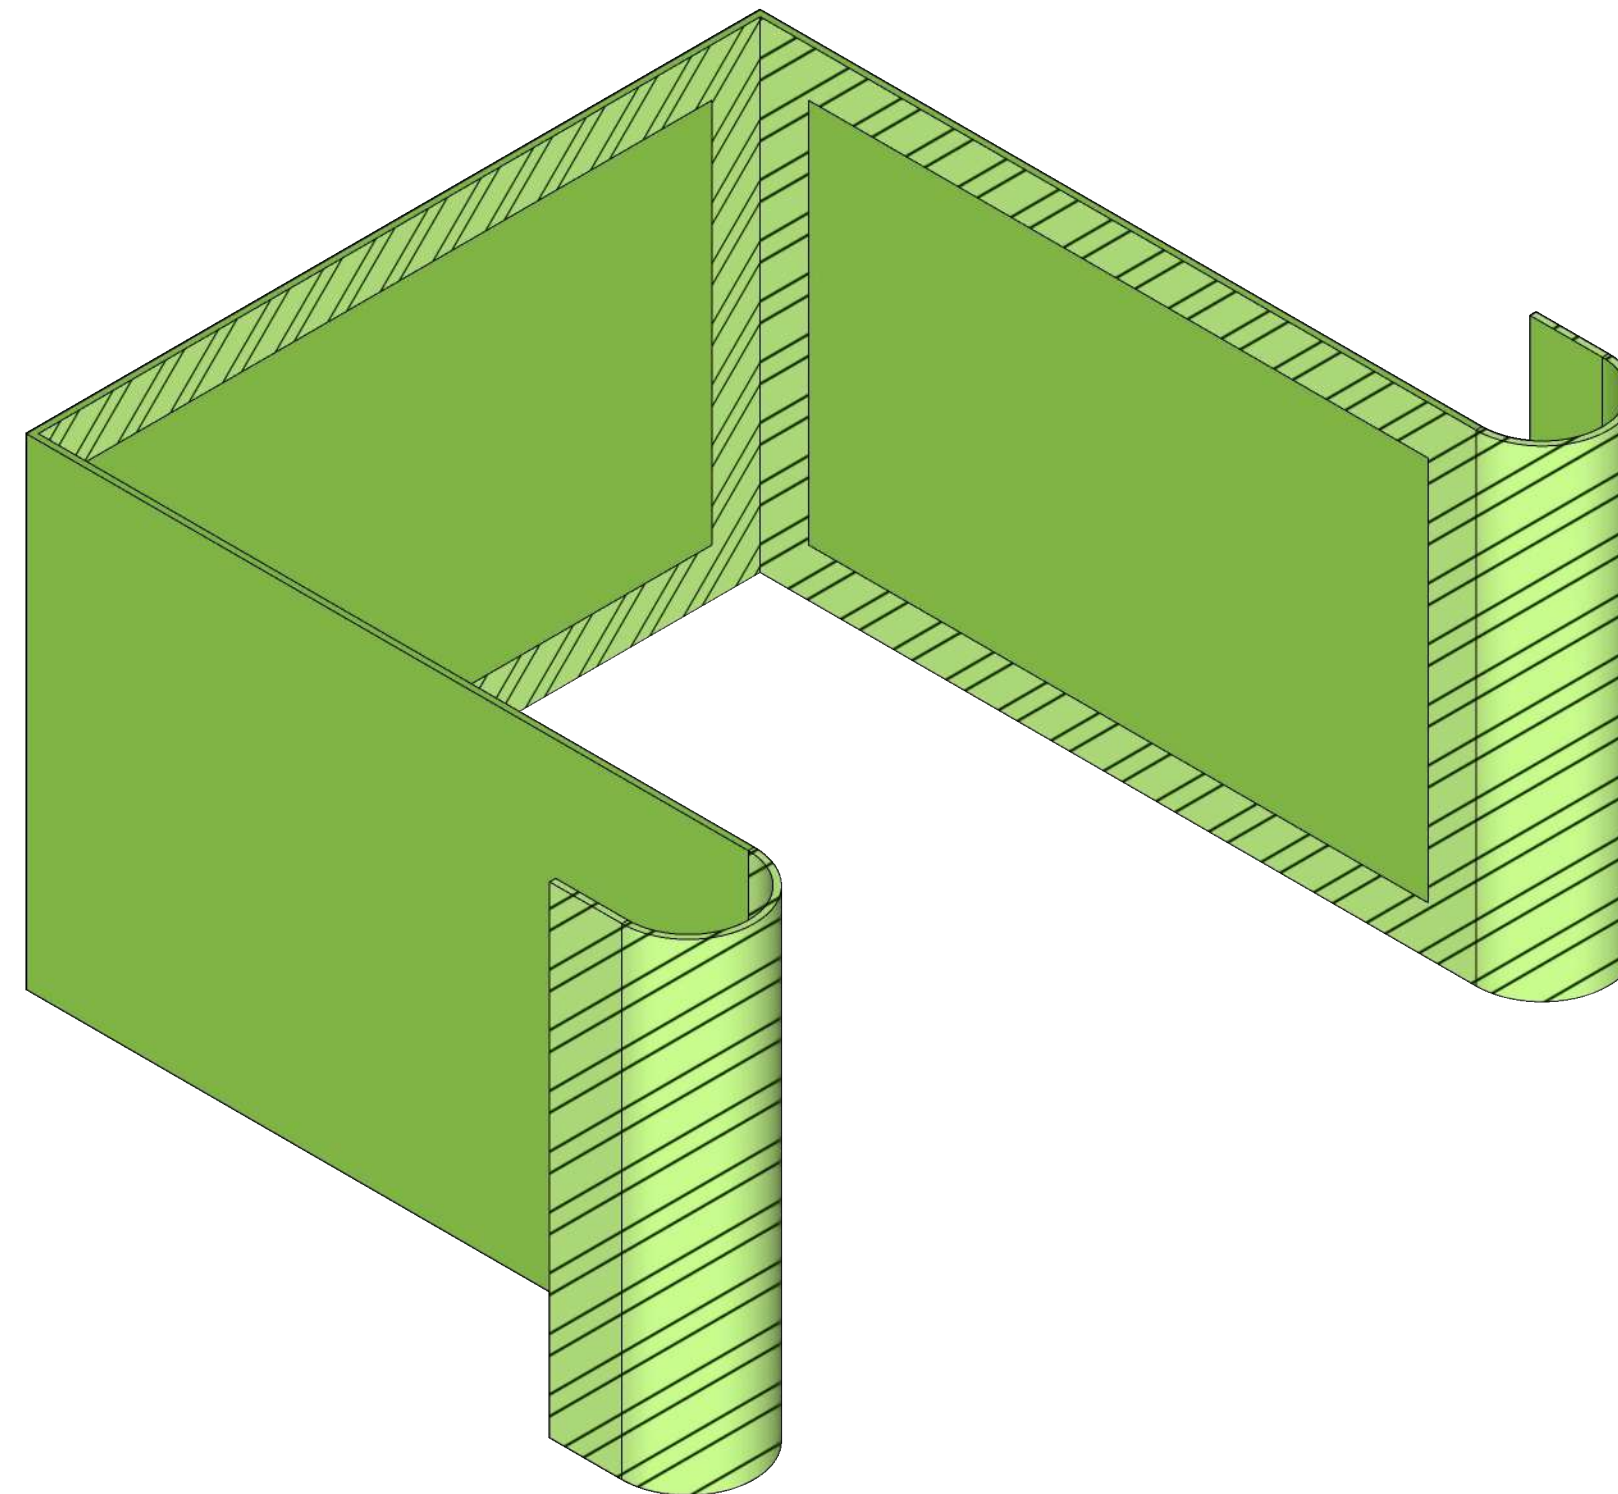

SINGLE-SIDED PRINT TEMPLATE

TRIGA Displays Proudly
Engineered by:

SYSTEM CODE : TGUBO142	VERSION: V1 : 1
DESCRIPTION : Triga Go U-Booth 6.0m(W)x3.0m(D)x2.0m(H)	DRAWN ON: 2020/04/21

SINGE-SIDED PRINT TEMPLATE KEY

TRIGA Displays Proudly
Engineered by:

Disclaimer : Template NOT TO SCALE, for visual
representation only

SYSTEM CODE : TGUBO142	VERSION: V1 : 1
DESCRIPTION : Triga Go U-Booth 6.0m(W)x3.0m(D)x2.0m(H)	DRAWN ON: 2020/04/21