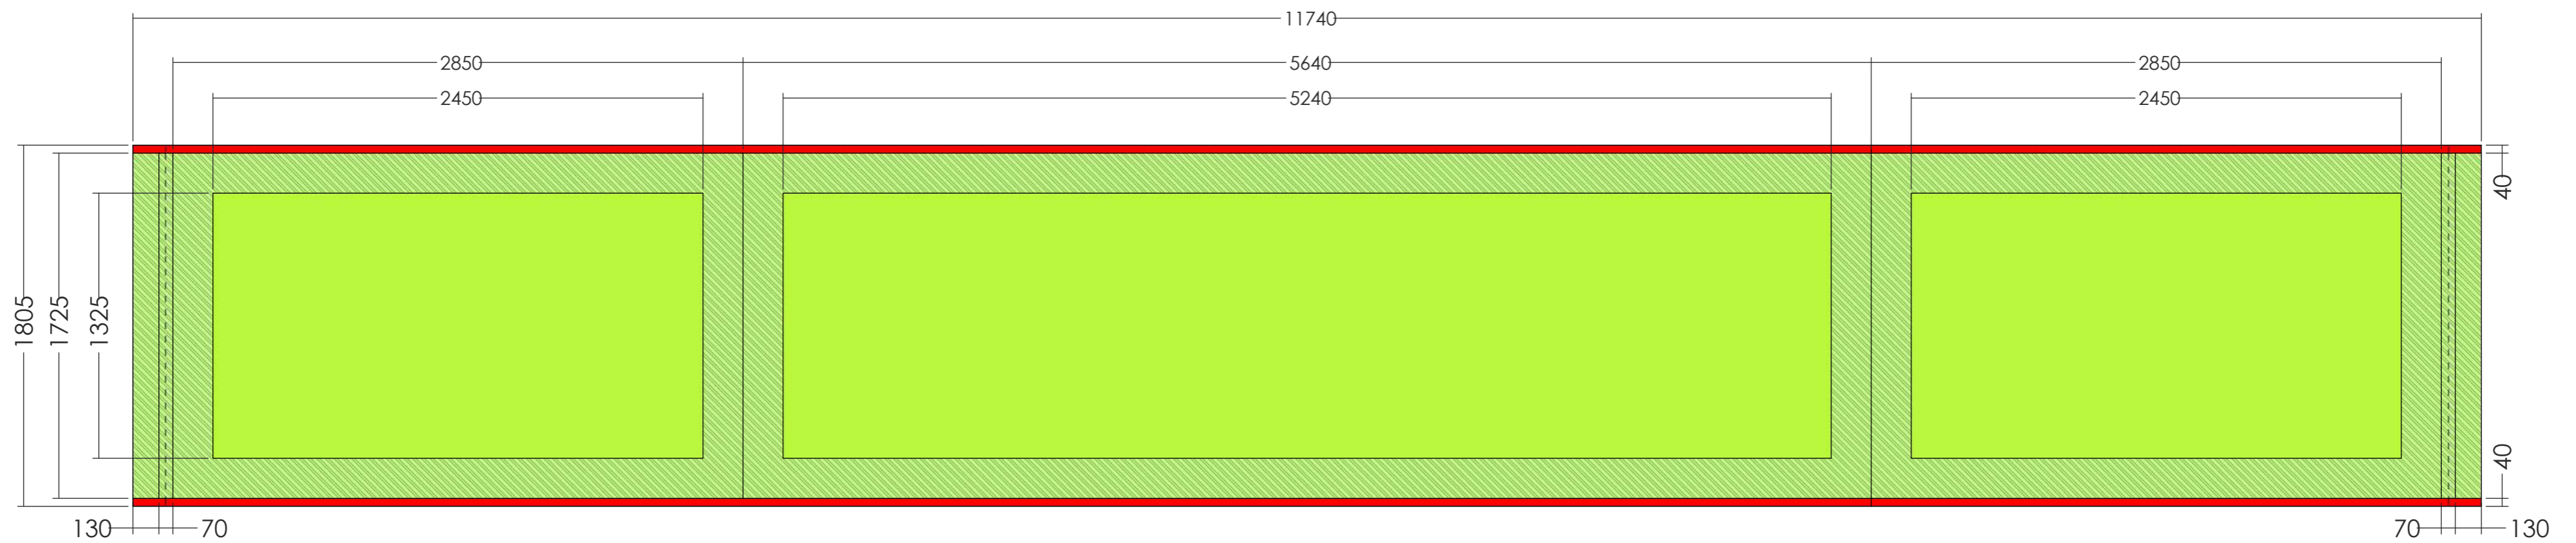

SINGLE-SIDED PRINT TEMPLATE

TRIGA Displays Proudly
Engineered by:

SYSTEM CODE : TGUBO033	VERSION: V1 : 1
DESCRIPTION : Triga Go U-Booth 6.0m(W)x3.0m(D)x1.8m(H)	DRAWN ON: 2020/04/23

SINGE-SIDED PRINT TEMPLATE KEY

TRIGA Displays Proudly
Engineered by:

Disclaimer : Template NOT TO SCALE, for visual
representation only

 SAFE AREA

 BLEED
(NO TEXT)

 FOLD OVER