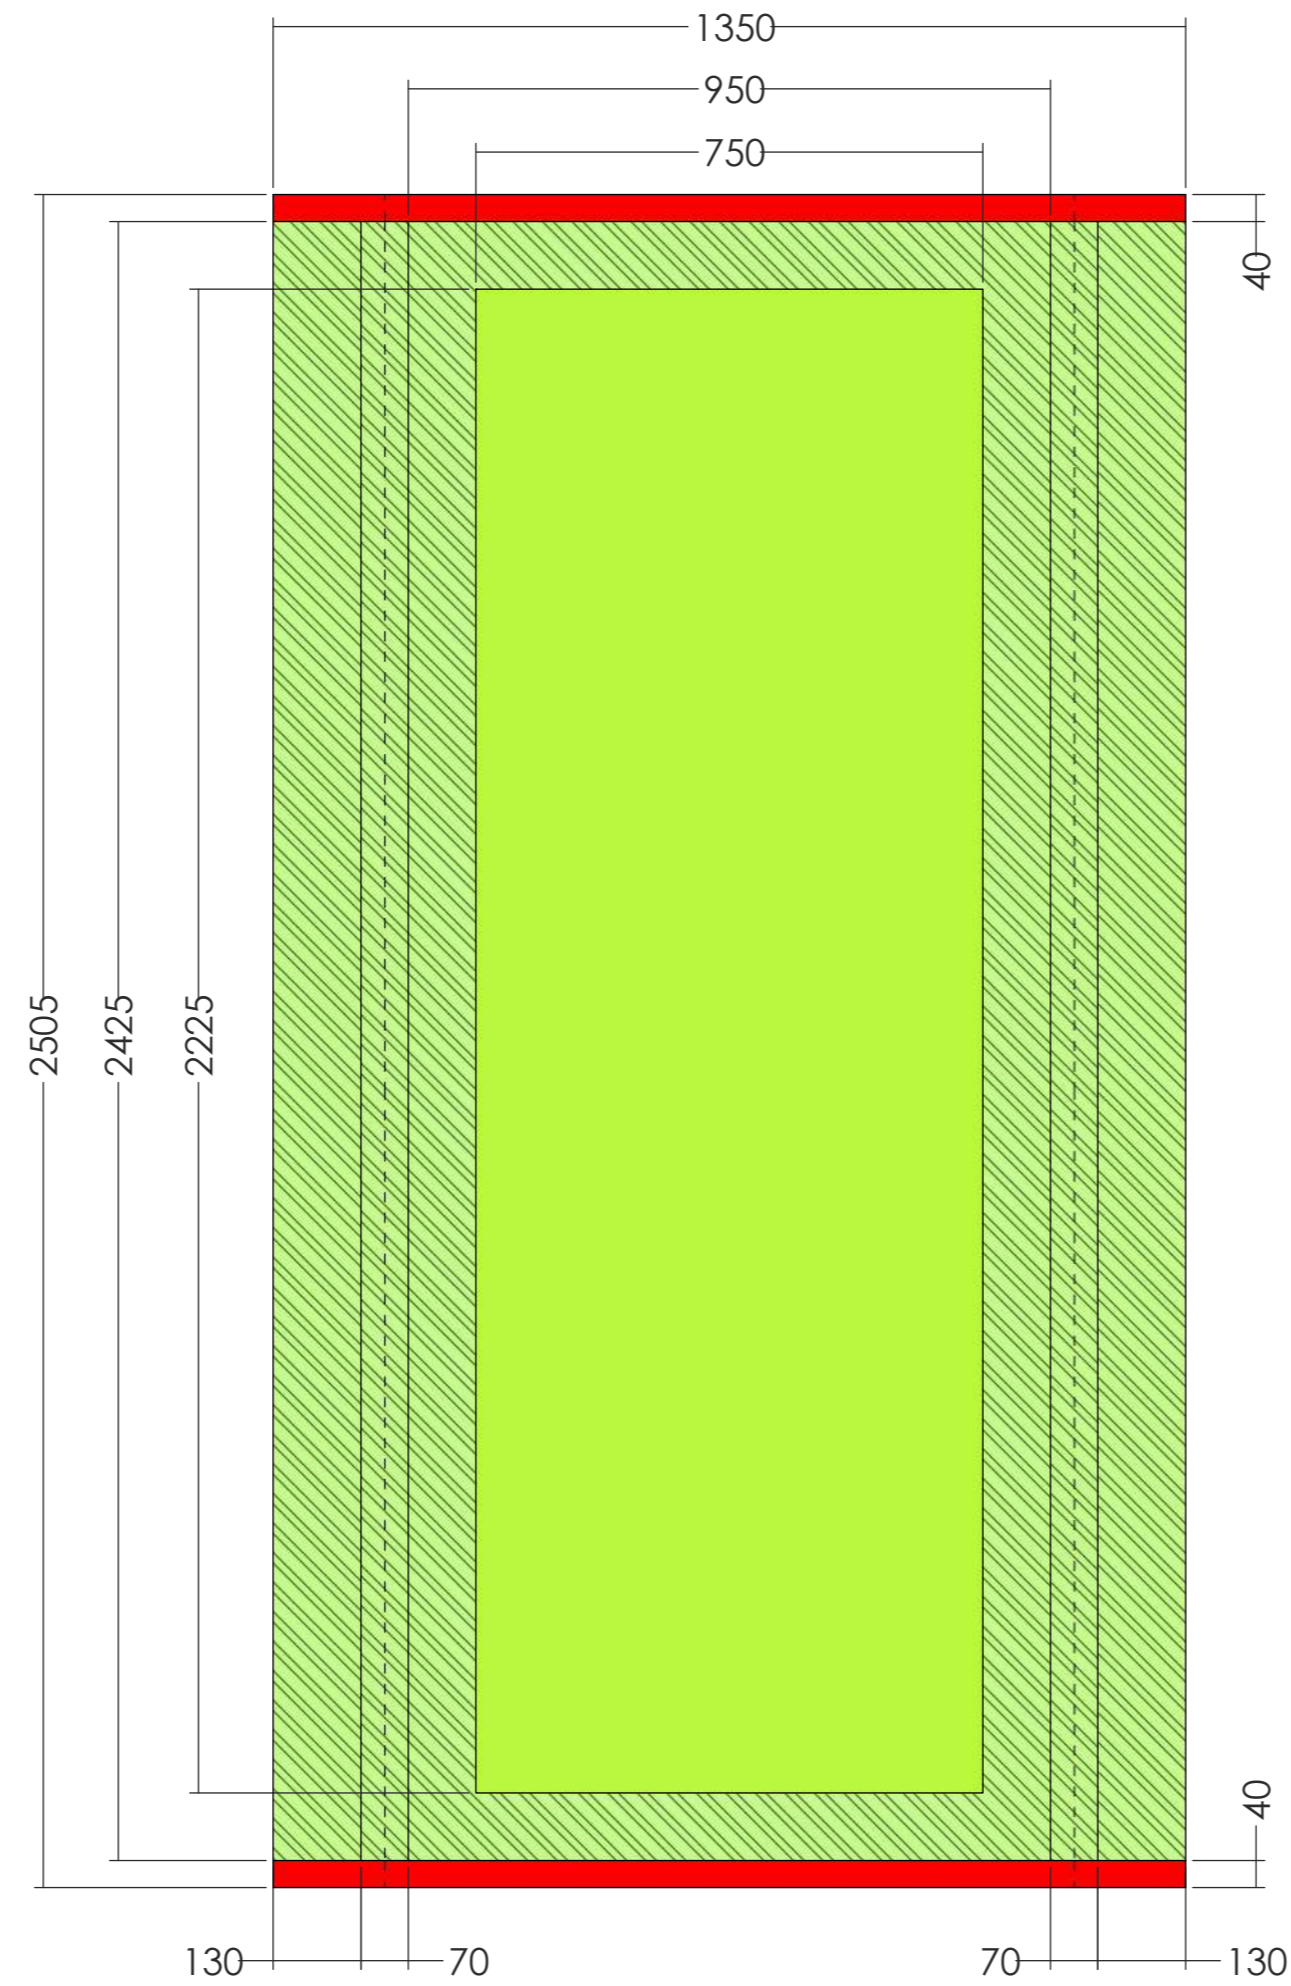

SINGLE-SIDED PRINT TEMPLATE

TRIGA Displays Proudly
Engineered by:

SINGE-SIDED PRINT TEMPLATE KEY

TRIGA Displays Proudly
Engineered by:

Disclaimer : Template NOT TO SCALE, for visual
representation only

-  SAFE AREA
-  BLEED
(NO TEXT)
-  FOLD OVER

SYSTEM CODE : TGTOT150	VERSION: V1 : 1
DESCRIPTION : Triga Go Totem 0.95m(W)x2.50m(H)	DRAWN ON: 2019/11/19