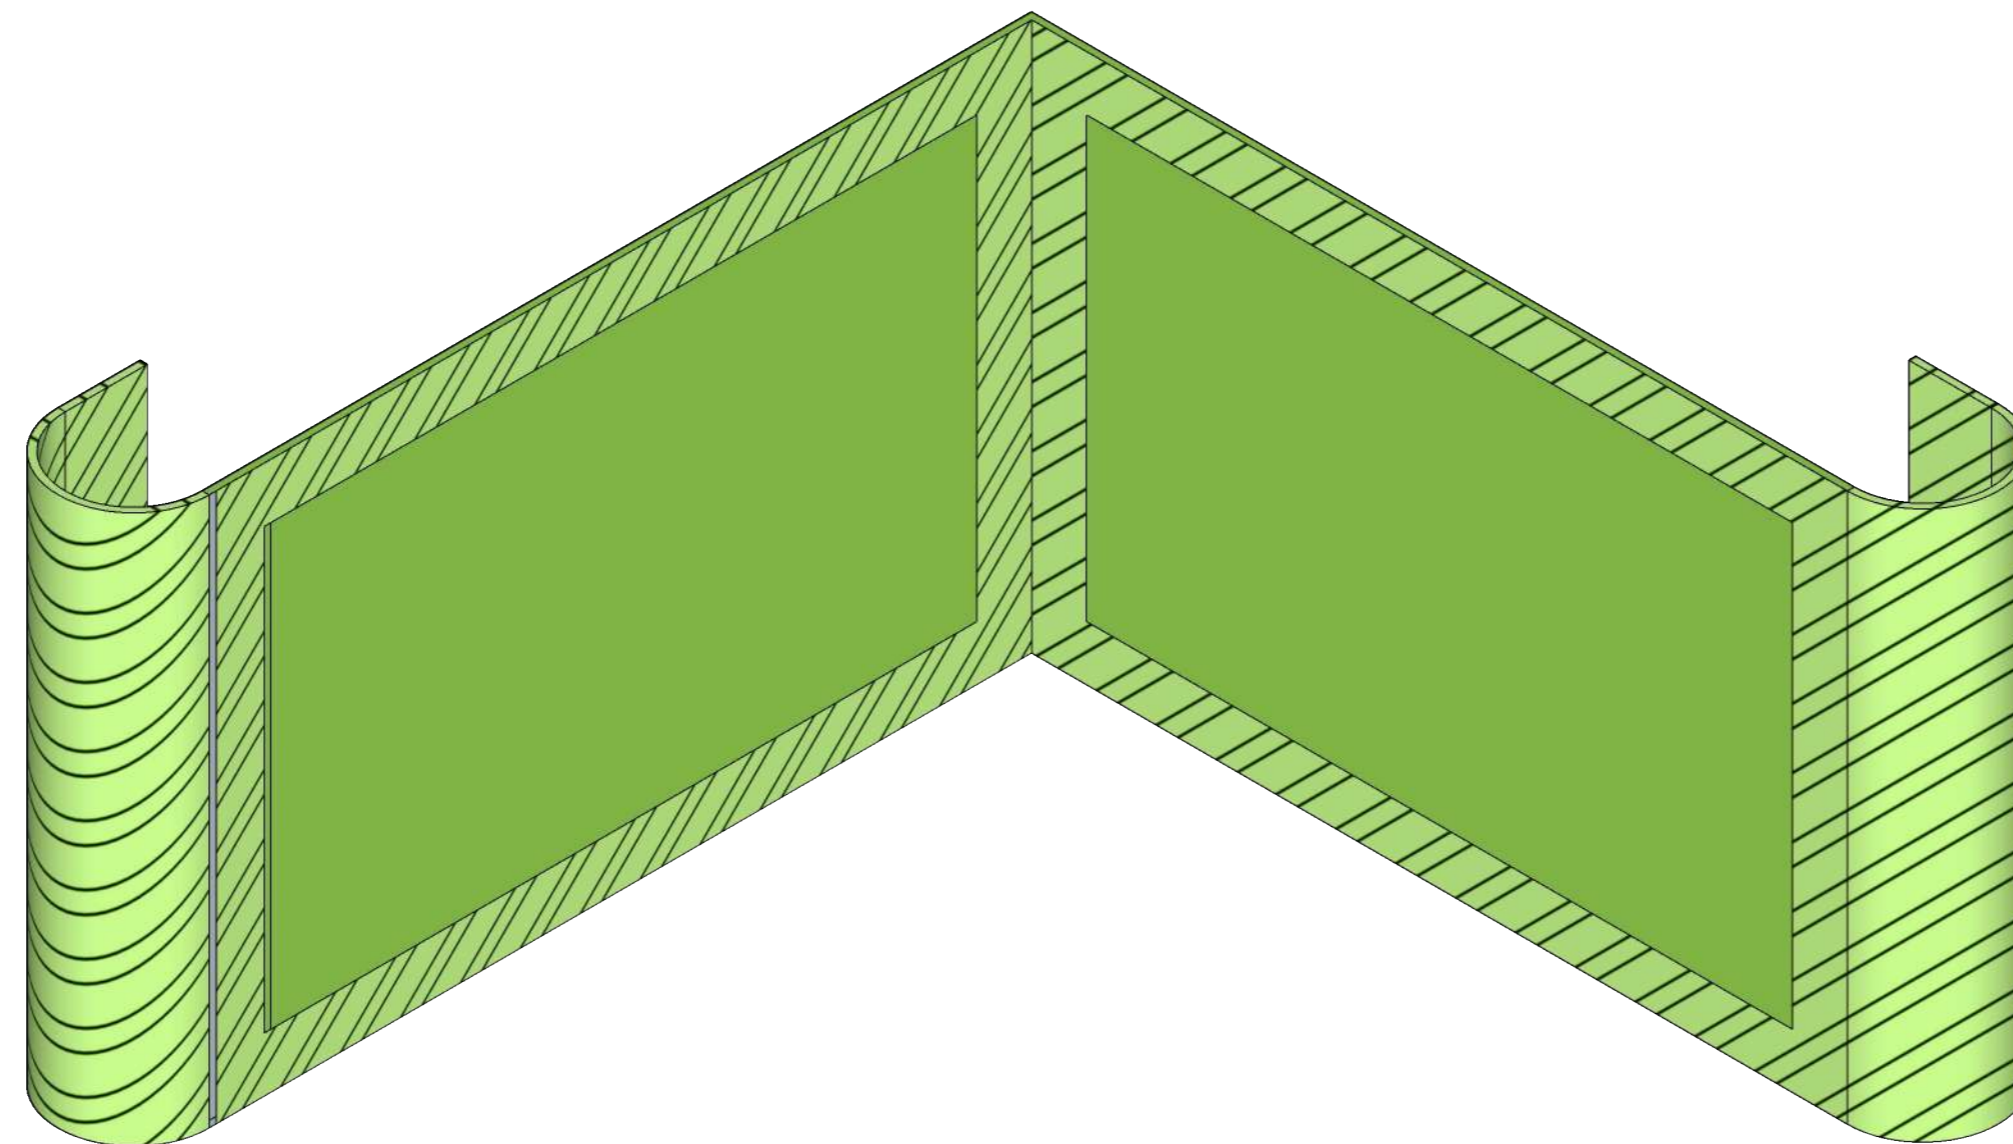

SINGLE-SIDED PRINT TEMPLATE

TRIGA Displays Proudly
Engineered by:

SYSTEM CODE : TGLBO184	VERSION: V1 : 1
DESCRIPTION : Triga Go L-Booth 6.0m(W)x3.0m(D)x2.25m(H)	DRAWN ON: 2020/03/09

SINGE-SIDED PRINT TEMPLATE KEY

TRIGA Displays Proudly
Engineered by:

Disclaimer : Template NOT TO SCALE, for visual
representation only

SAFE AREA

BLEED
(NO TEXT)

FOLD OVER

SYSTEM CODE : TGLBO184	VERSION: V1 : 1
DESCRIPTION : Triga Go L-Booth 6.0m(W)x3.0m(D)x2.25m(H)	DRAWN ON: 2020/03/09