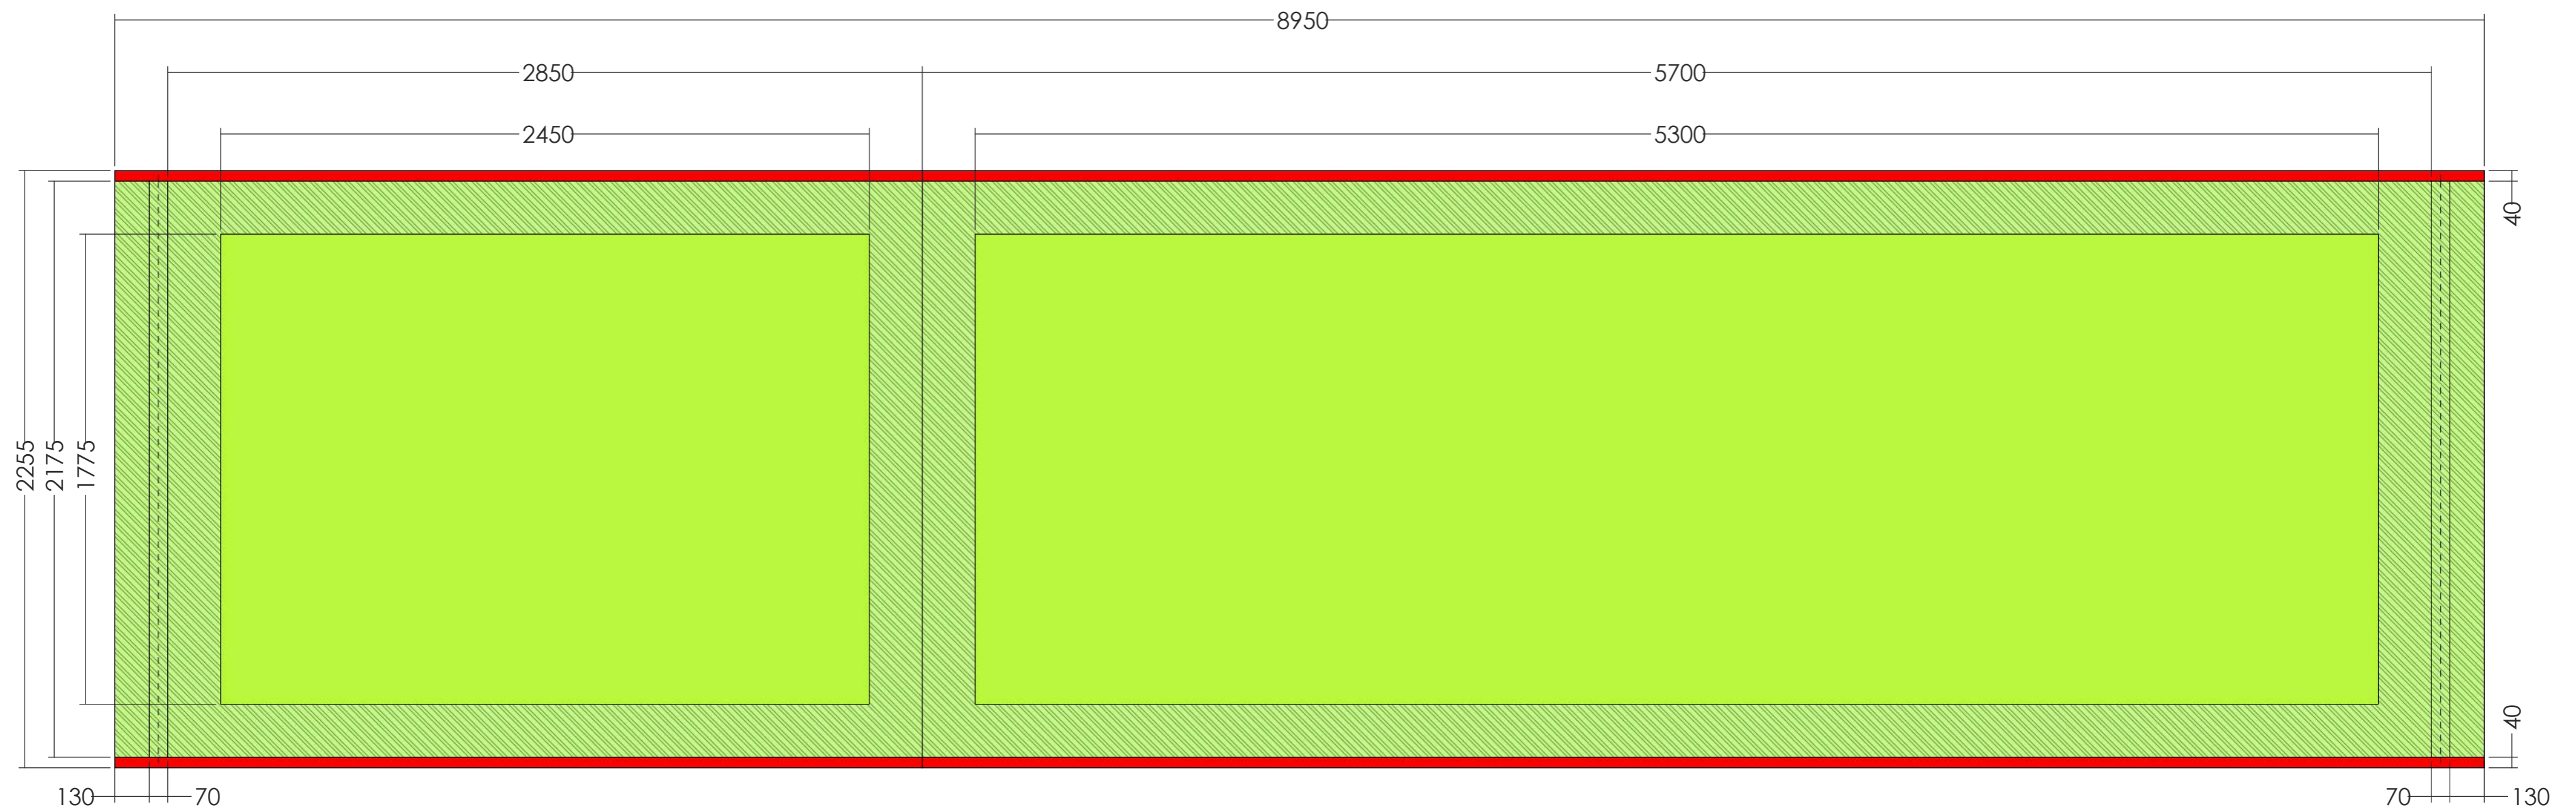

SINGLE-SIDED PRINT TEMPLATE

TRIGA Displays Proudly
Engineered by:

SYSTEM CODE : TGLBO184	VERSION: V1 : 1
DESCRIPTION : Triga Go L-Booth 6.0m(W)x3.0m(D)x2.25m(H)	DRAWN ON: 2020/03/09

SINGE-SIDED PRINT TEMPLATE KEY

TRIGA Displays Proudly
Engineered by:

Disclaimer : Template NOT TO SCALE, for visual
representation only

SAFE AREA

BLEED
(NO TEXT)

FOLD OVER

SYSTEM CODE : TGLBO184	VERSION: V1 : 1
DESCRIPTION : Triga Go L-Booth 6.0m(W)x3.0m(D)x2.25m(H)	DRAWN ON: 2020/03/09