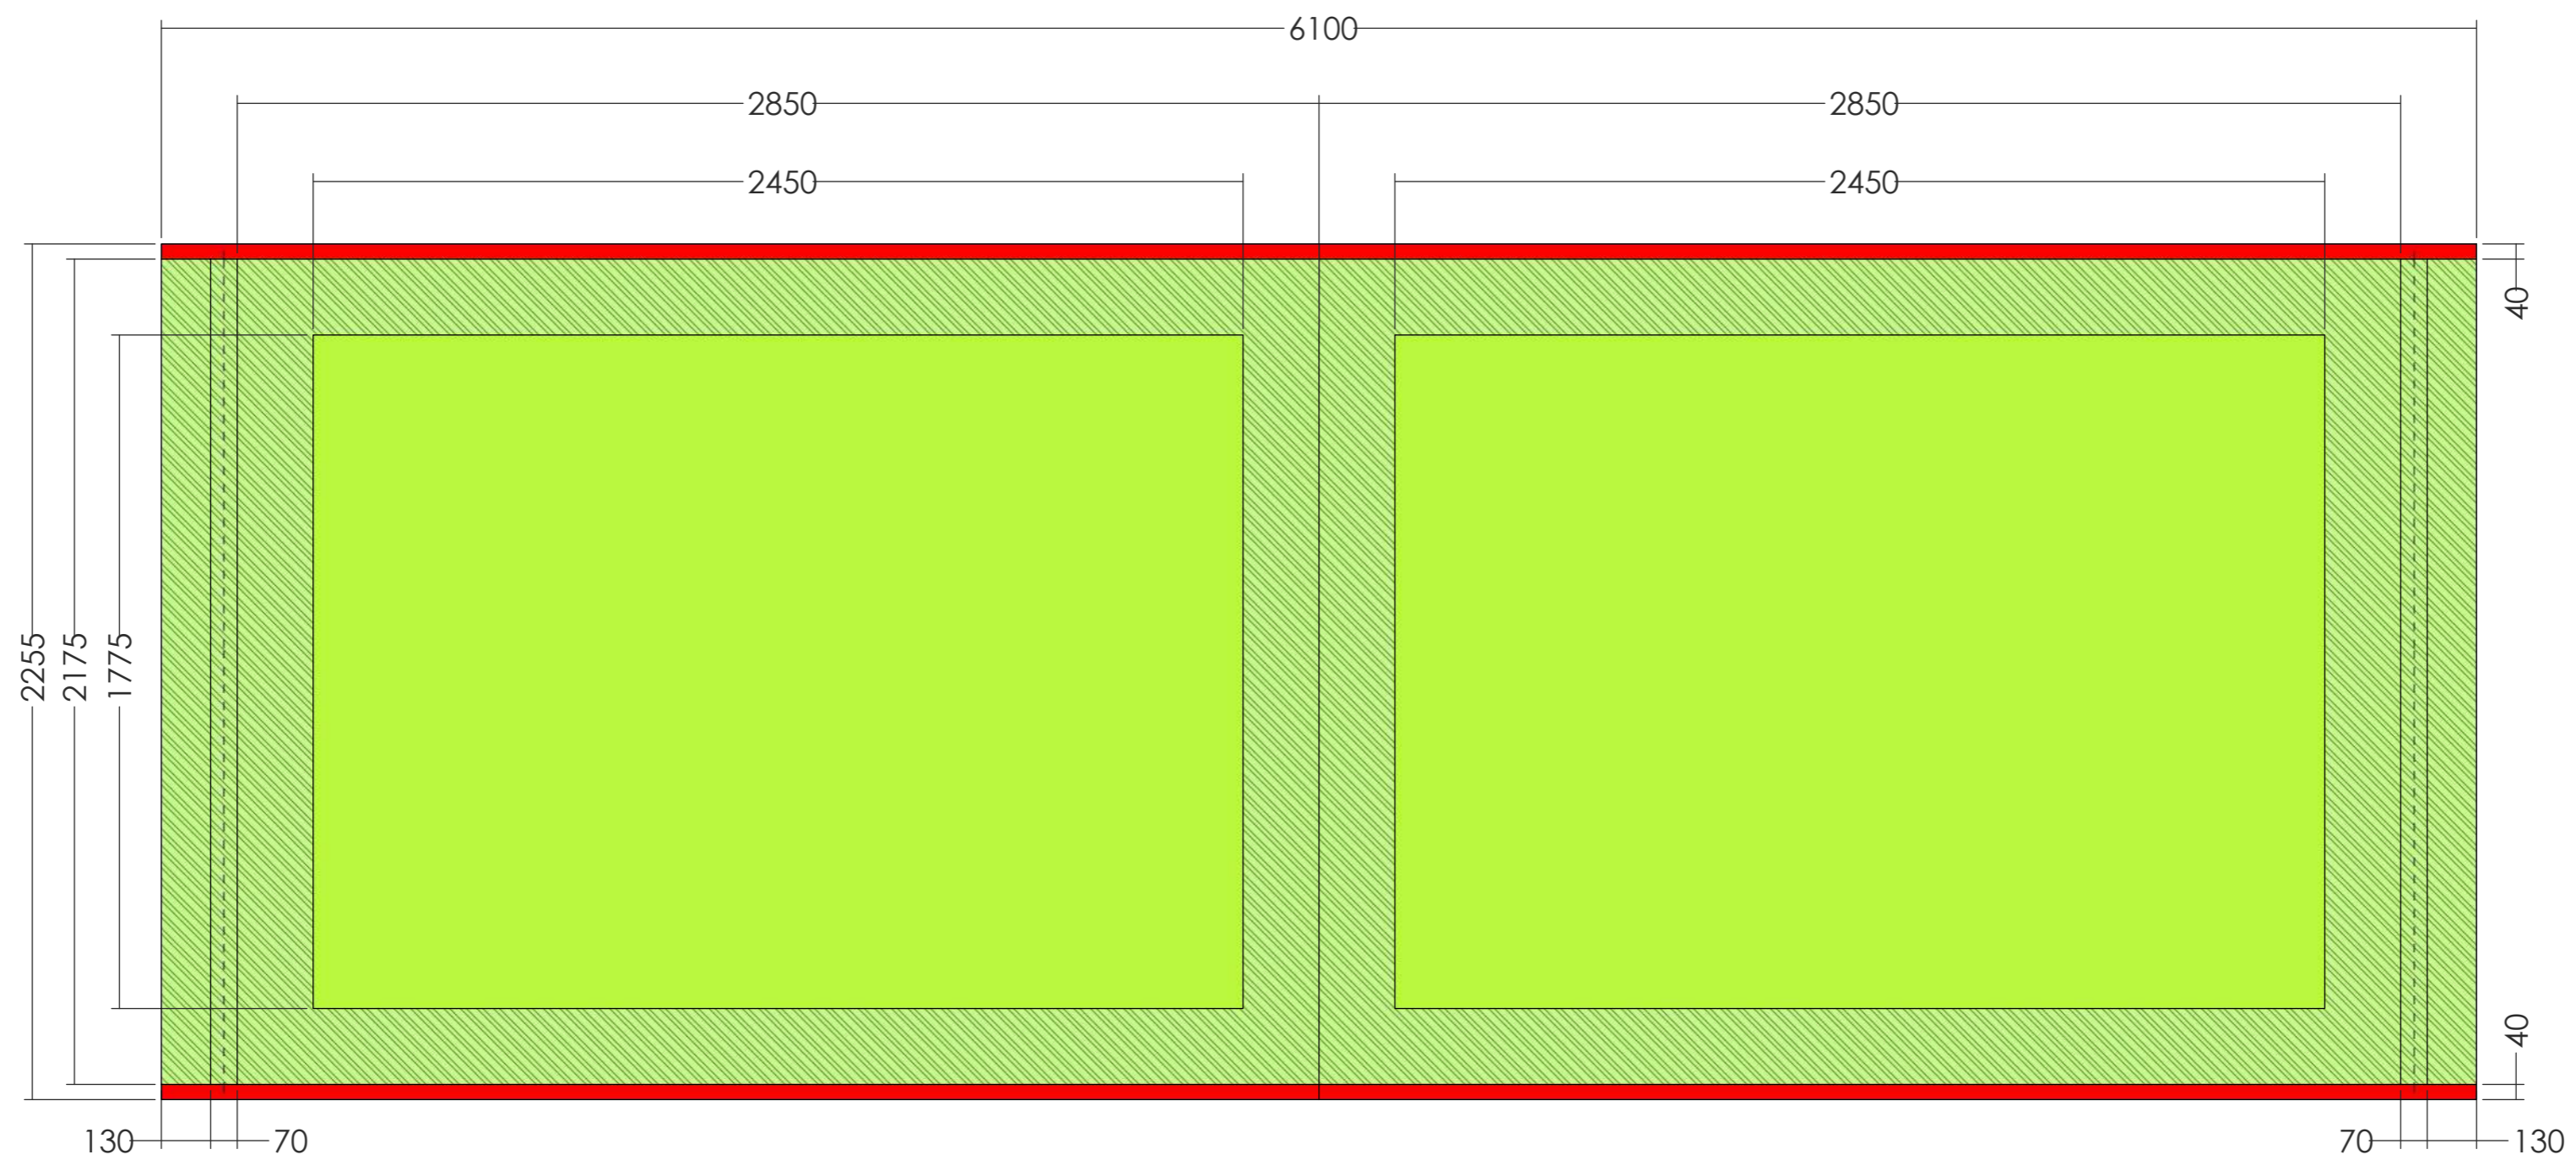

# SINGLE-SIDED PRINT TEMPLATE

TRIGA Displays Proudly  
Engineered by:

<b>SYSTEM CODE :</b> TGLBO175	<b>VERSION:</b> V1 : 1
<b>DESCRIPTION :</b> Triga Go L-Booth 3.0m(W)x3.0m(D)x2.25m(H)	<b>DRAWN ON:</b> 2020/02/05

# SINGE-SIDED PRINT TEMPLATE KEY

TRIGA Displays Proudly  
Engineered by:

Disclaimer : Template NOT TO SCALE, for visual  
representation only

<b>SYSTEM CODE :</b> TGLBO175	<b>VERSION:</b> V1 : 1
<b>DESCRIPTION :</b> Triga Go L-Booth 3.0m(W)x3.0m(D)x2.25m(H)	<b>DRAWN ON:</b> 2020/02/05