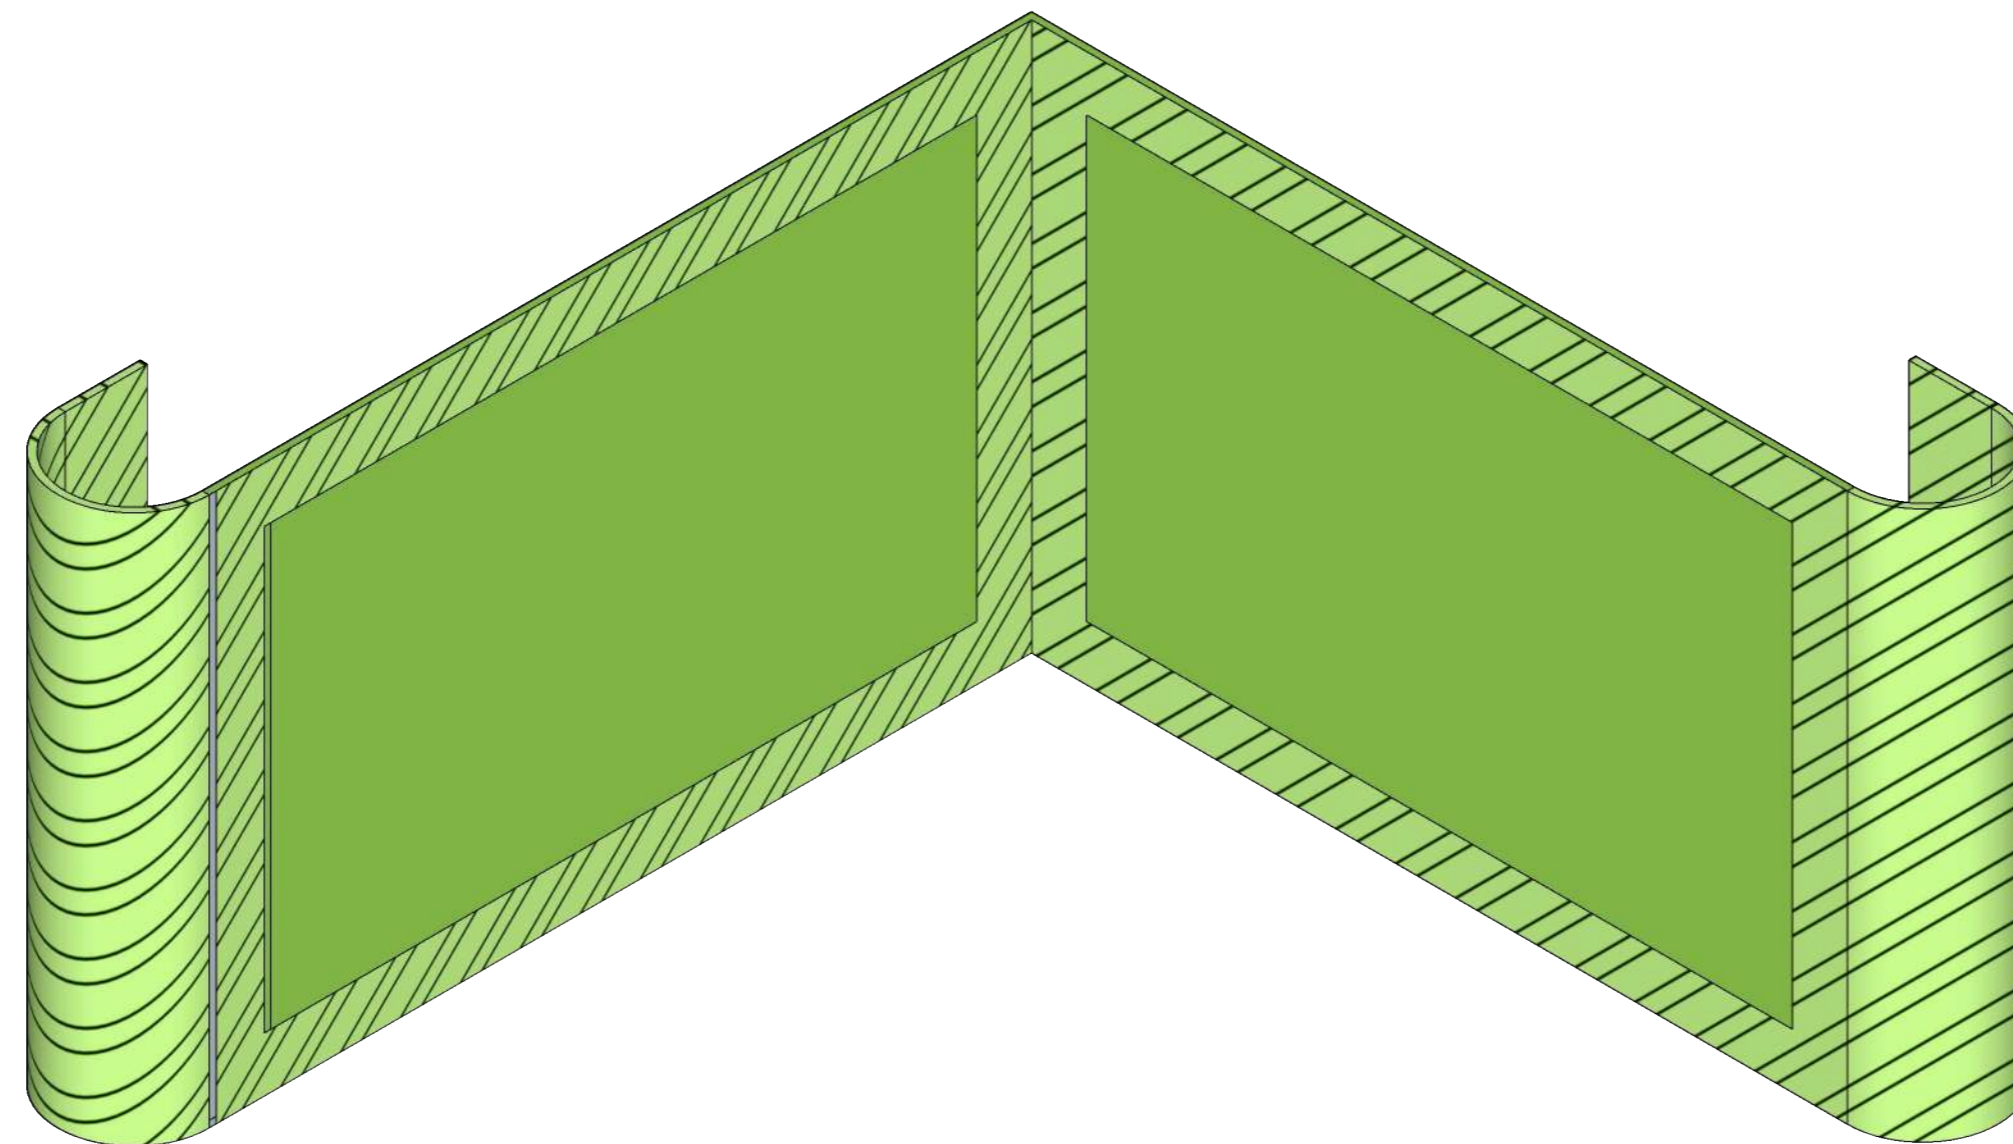

# SINGLE-SIDED PRINT TEMPLATE

TRIGA Displays Proudly  
Engineered by:

<b>SYSTEM CODE :</b> TGLBO175	<b>VERSION:</b> V1 : 1
<b>DESCRIPTION :</b> Triga Go L-Booth 3.0m(W)x3.0m(D)x2.25m(H)	<b>DRAWN ON:</b> 2020/02/05

# SINGE-SIDED PRINT TEMPLATE KEY

TRIGA Displays Proudly  
Engineered by:

Disclaimer : Template NOT TO SCALE, for visual  
representation only

<b>SYSTEM CODE :</b> TGLBO175	<b>VERSION:</b> V1 : 1
<b>DESCRIPTION :</b> Triga Go L-Booth 3.0m(W)x3.0m(D)x2.25m(H)	<b>DRAWN ON:</b> 2020/02/05