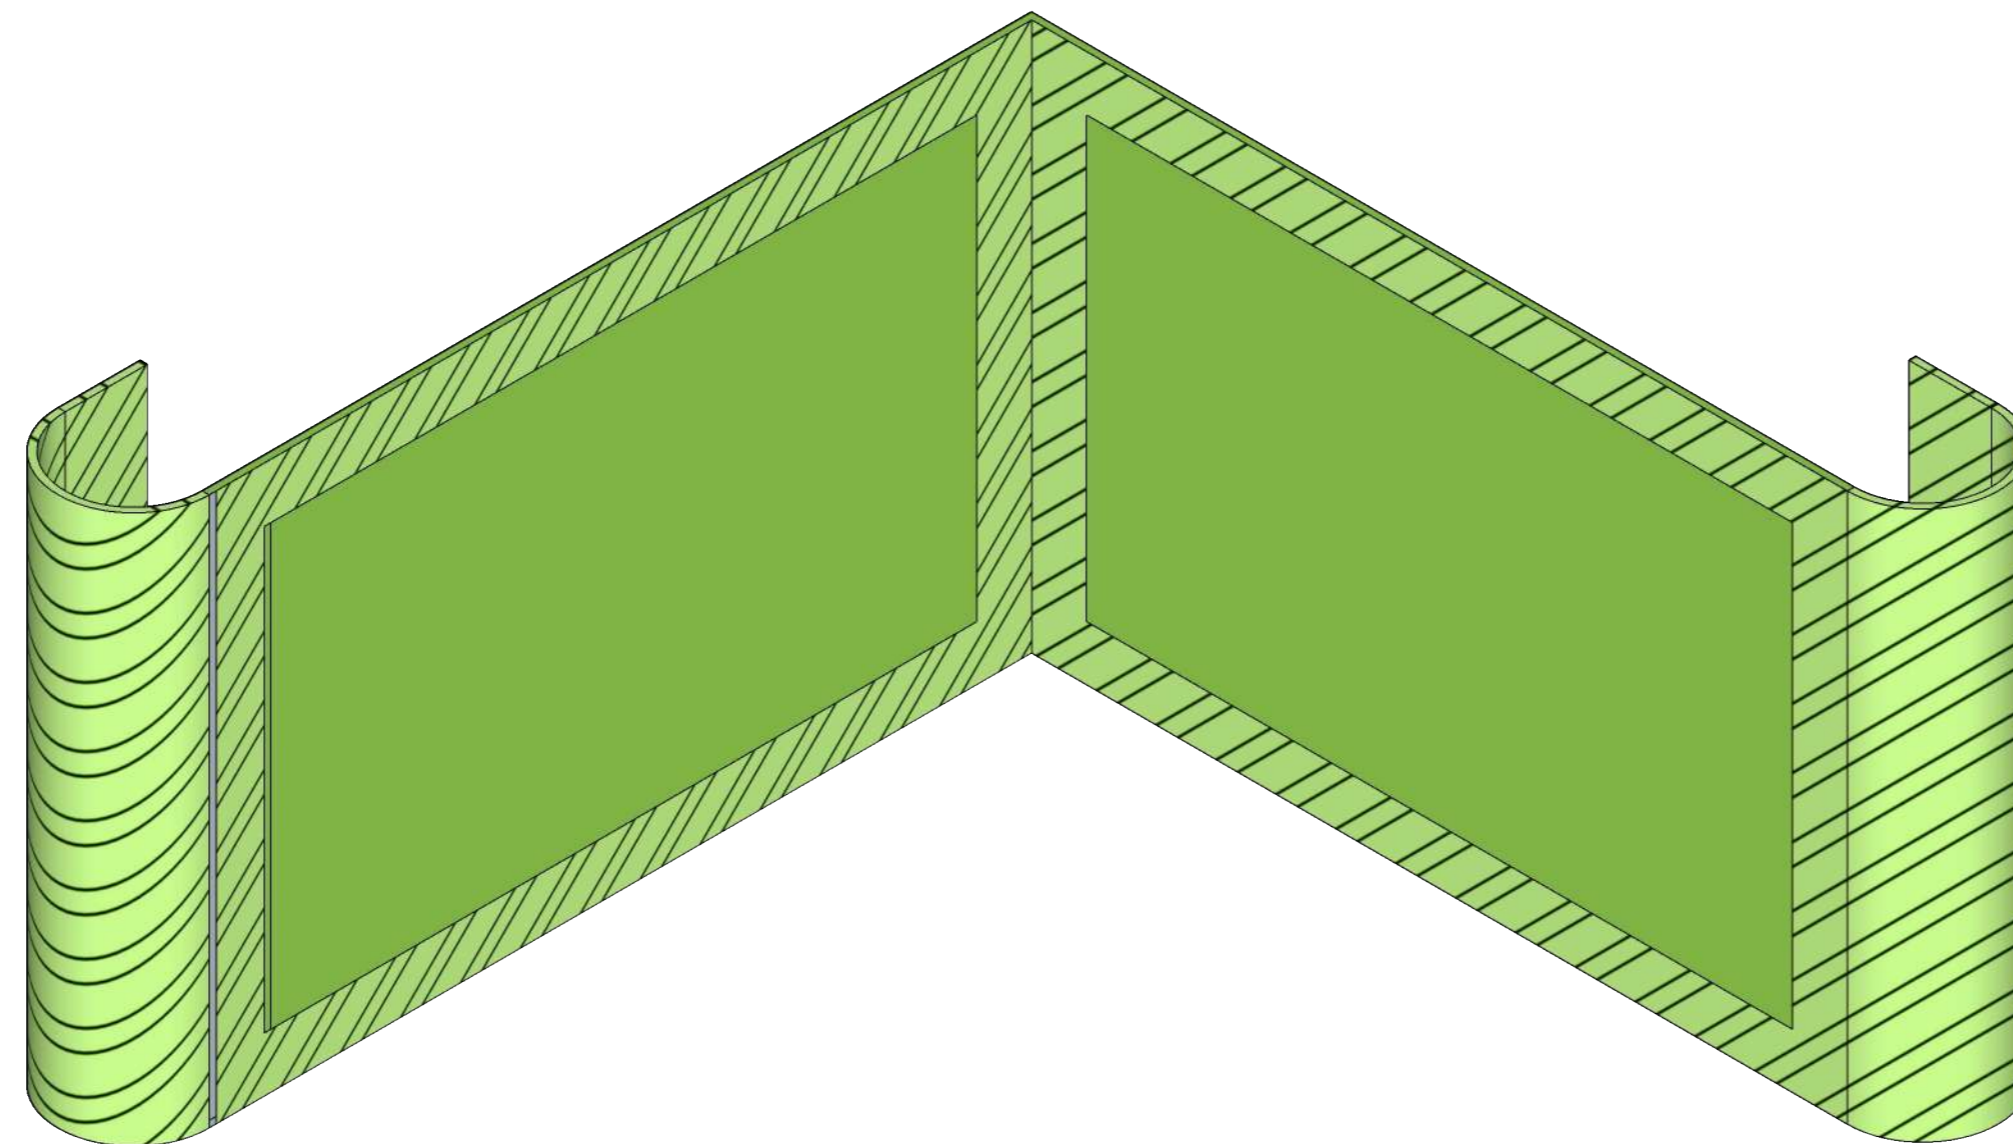

# SINGLE-SIDED PRINT TEMPLATE

TRIGA Displays Proudly  
Engineered by:

# SINGE-SIDED PRINT TEMPLATE KEY

TRIGA Displays Proudly  
Engineered by:

Disclaimer : Template NOT TO SCALE, for visual  
representation only

<b>SYSTEM CODE :</b> TGLBO154	<b>VERSION:</b> V1 : 1
<b>DESCRIPTION :</b> Triga Go L-Booth 6.0m(W)x2.0m(D)x2.25m(H)	<b>DRAWN ON:</b> 2020/03/09