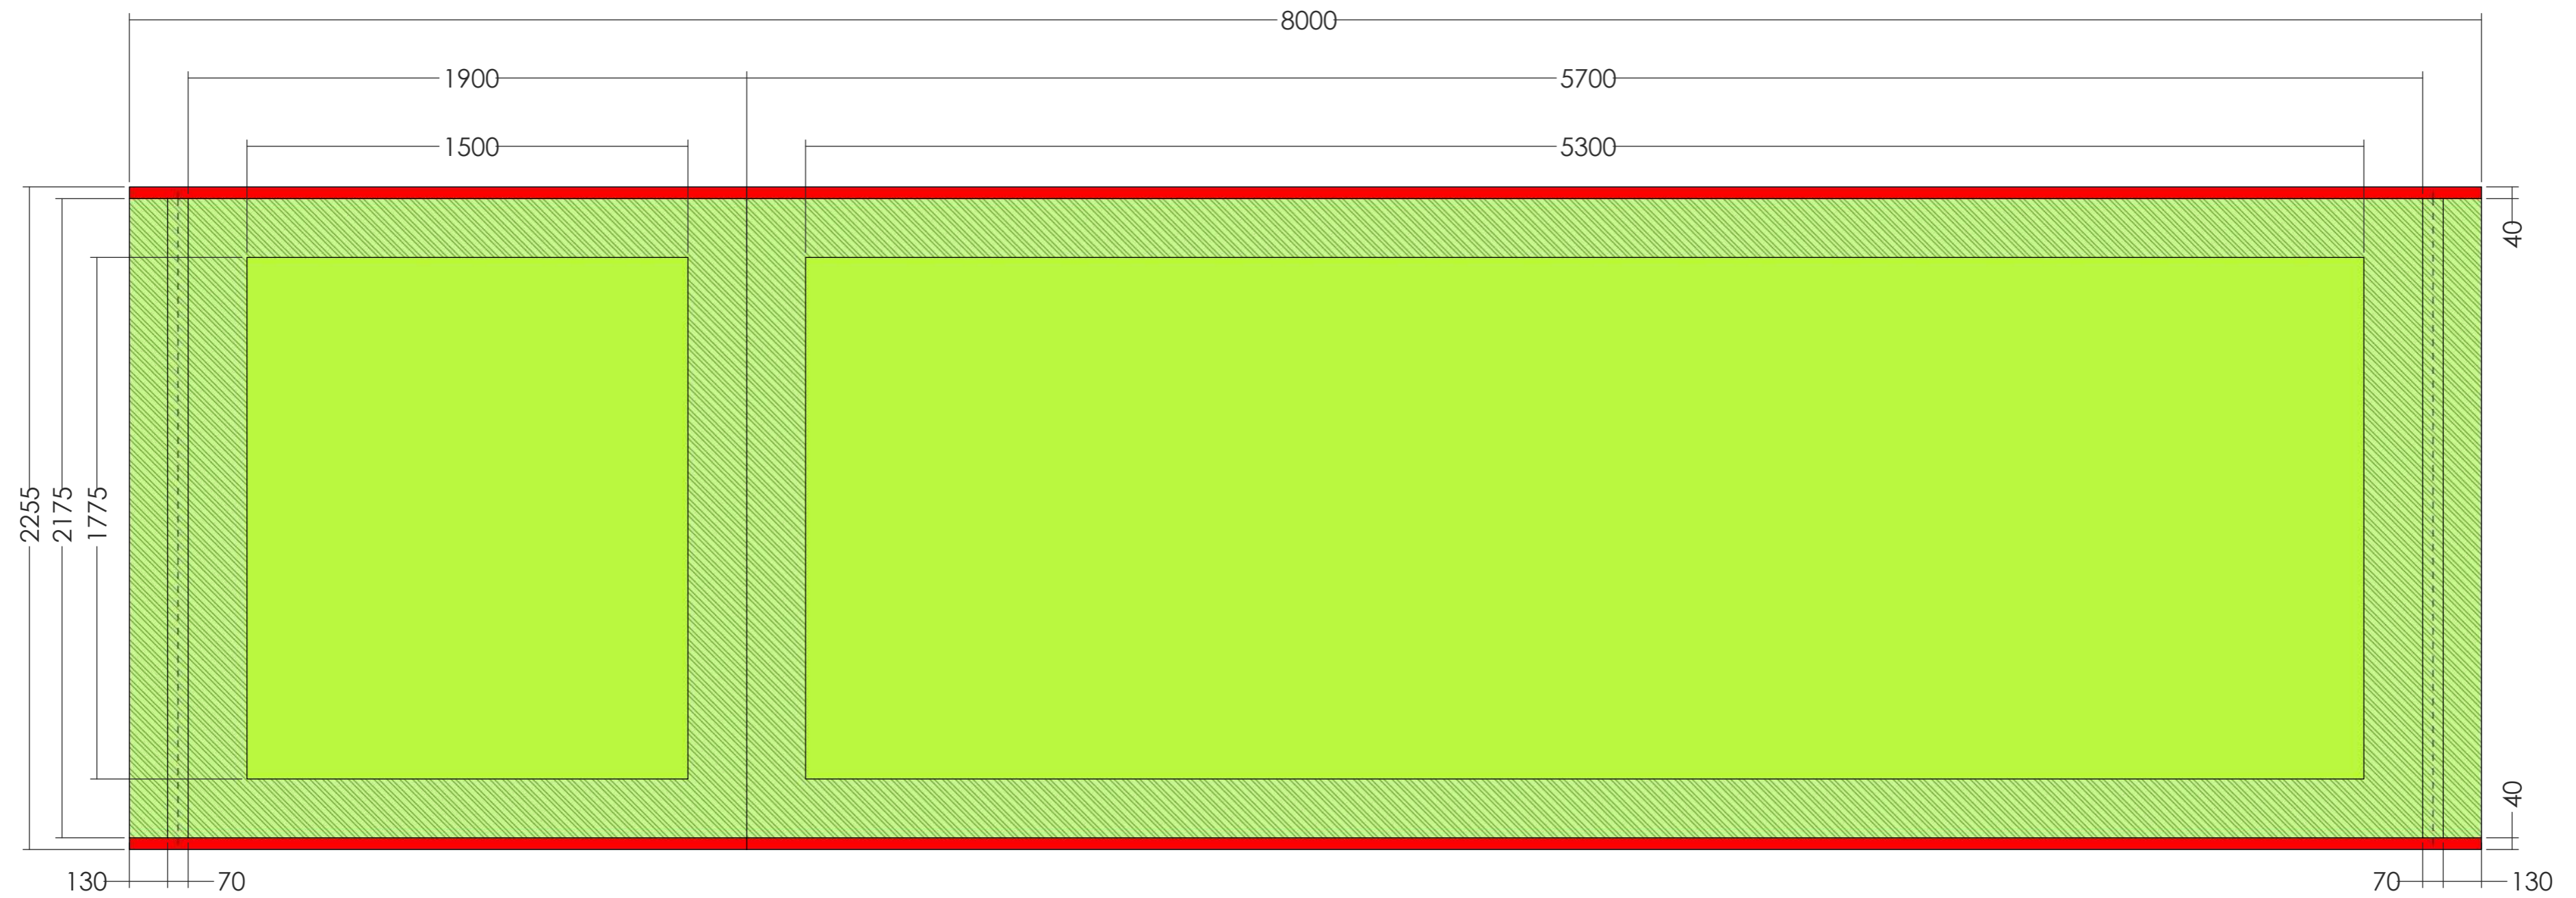

# SINGLE-SIDED PRINT TEMPLATE

TRIGA Displays Proudly  
Engineered by:

# SINGE-SIDED PRINT TEMPLATE KEY

TRIGA Displays Proudly  
Engineered by:

Disclaimer : Template NOT TO SCALE, for visual  
representation only

<b>SYSTEM CODE :</b> TGLBO154	<b>VERSION:</b> V1 : 1
<b>DESCRIPTION :</b> Triga Go L-Booth 6.0m(W)x2.0m(D)x2.25m(H)	<b>DRAWN ON:</b> 2020/03/09