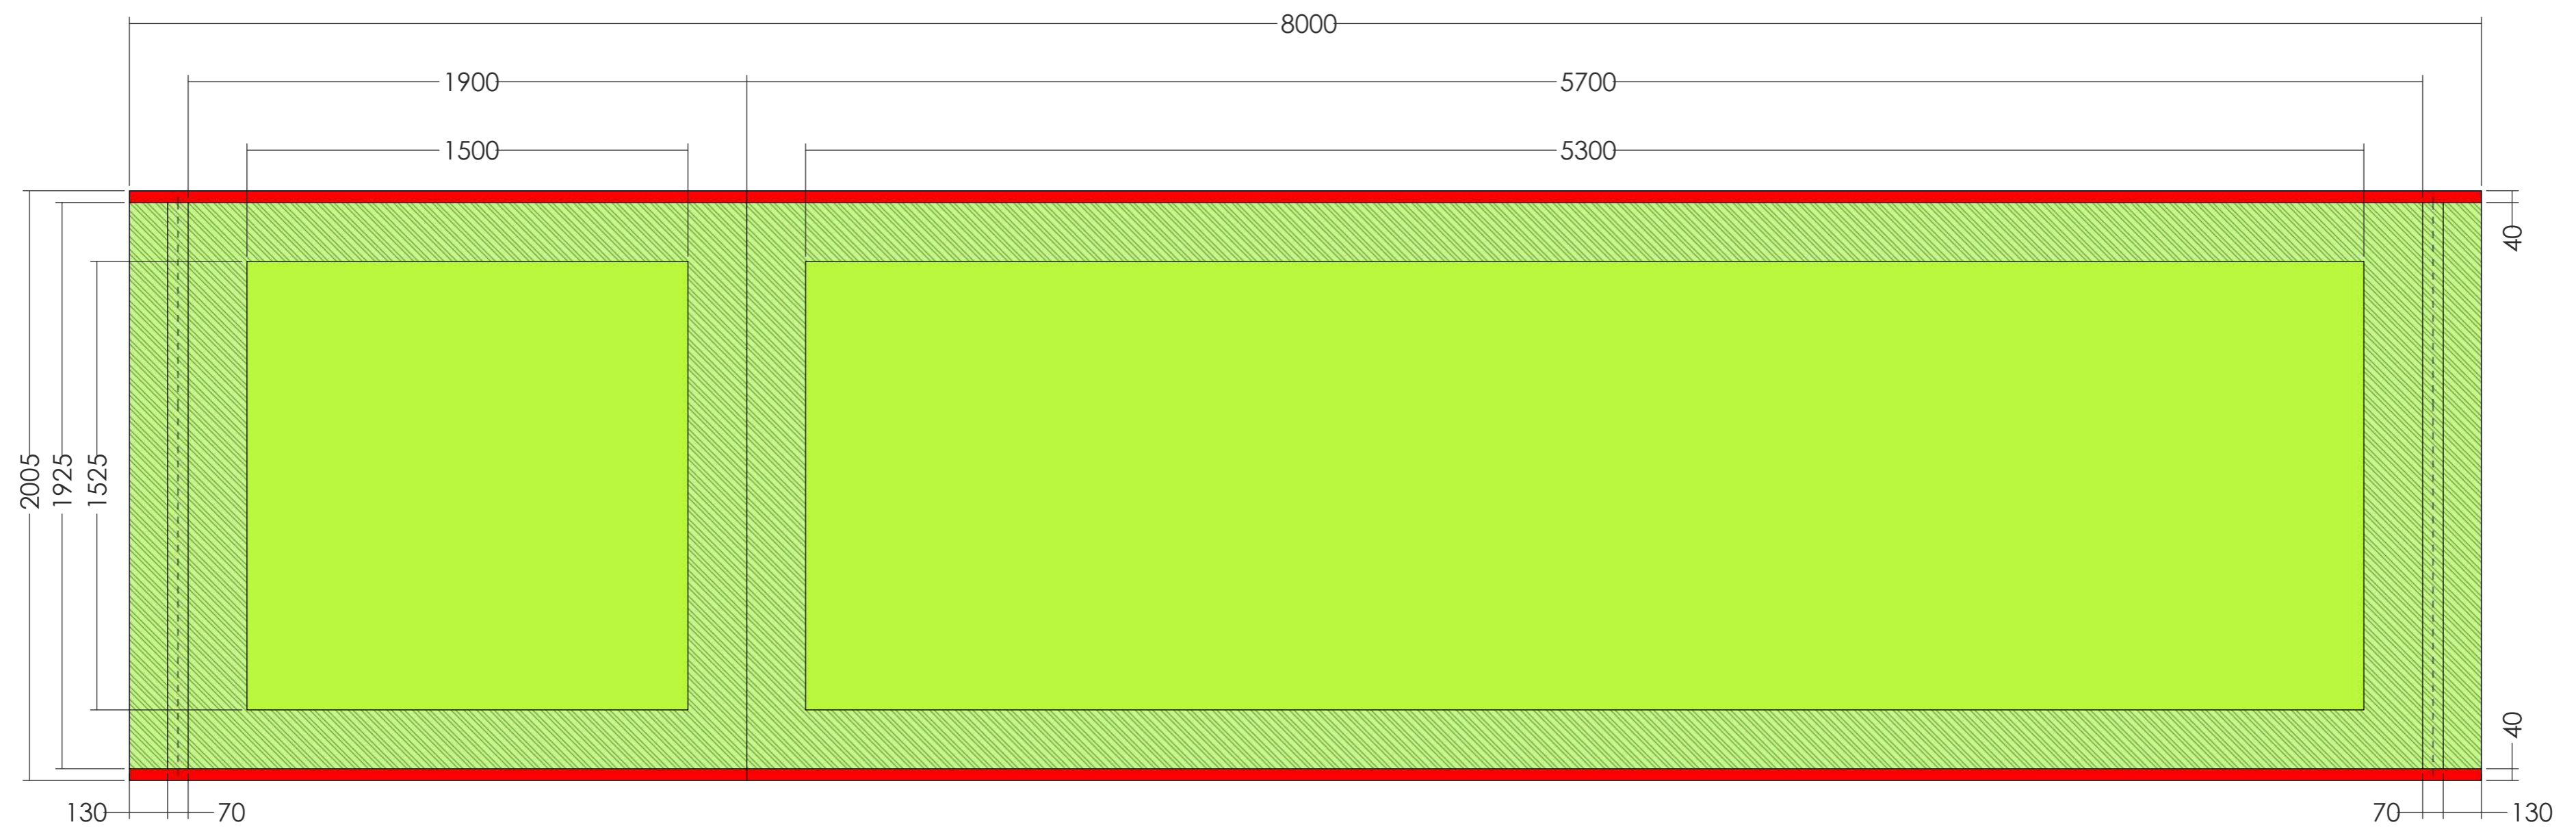

SINGLE-SIDED PRINT TEMPLATE

TRIGA Displays Proudly
Engineered by:

SYSTEM CODE : TGLBO153	VERSION: V1 : 1
DESCRIPTION : Triga Go L-Booth 6.0m(W)x2.0m(D)x2.0m(H)	DRAWN ON: 2020/04/20

SINGE-SIDED PRINT TEMPLATE KEY

TRIGA Displays Proudly
Engineered by:

Disclaimer : Template NOT TO SCALE, for visual
representation only

SAFE AREA

BLEED
(NO TEXT)

FOLD OVER