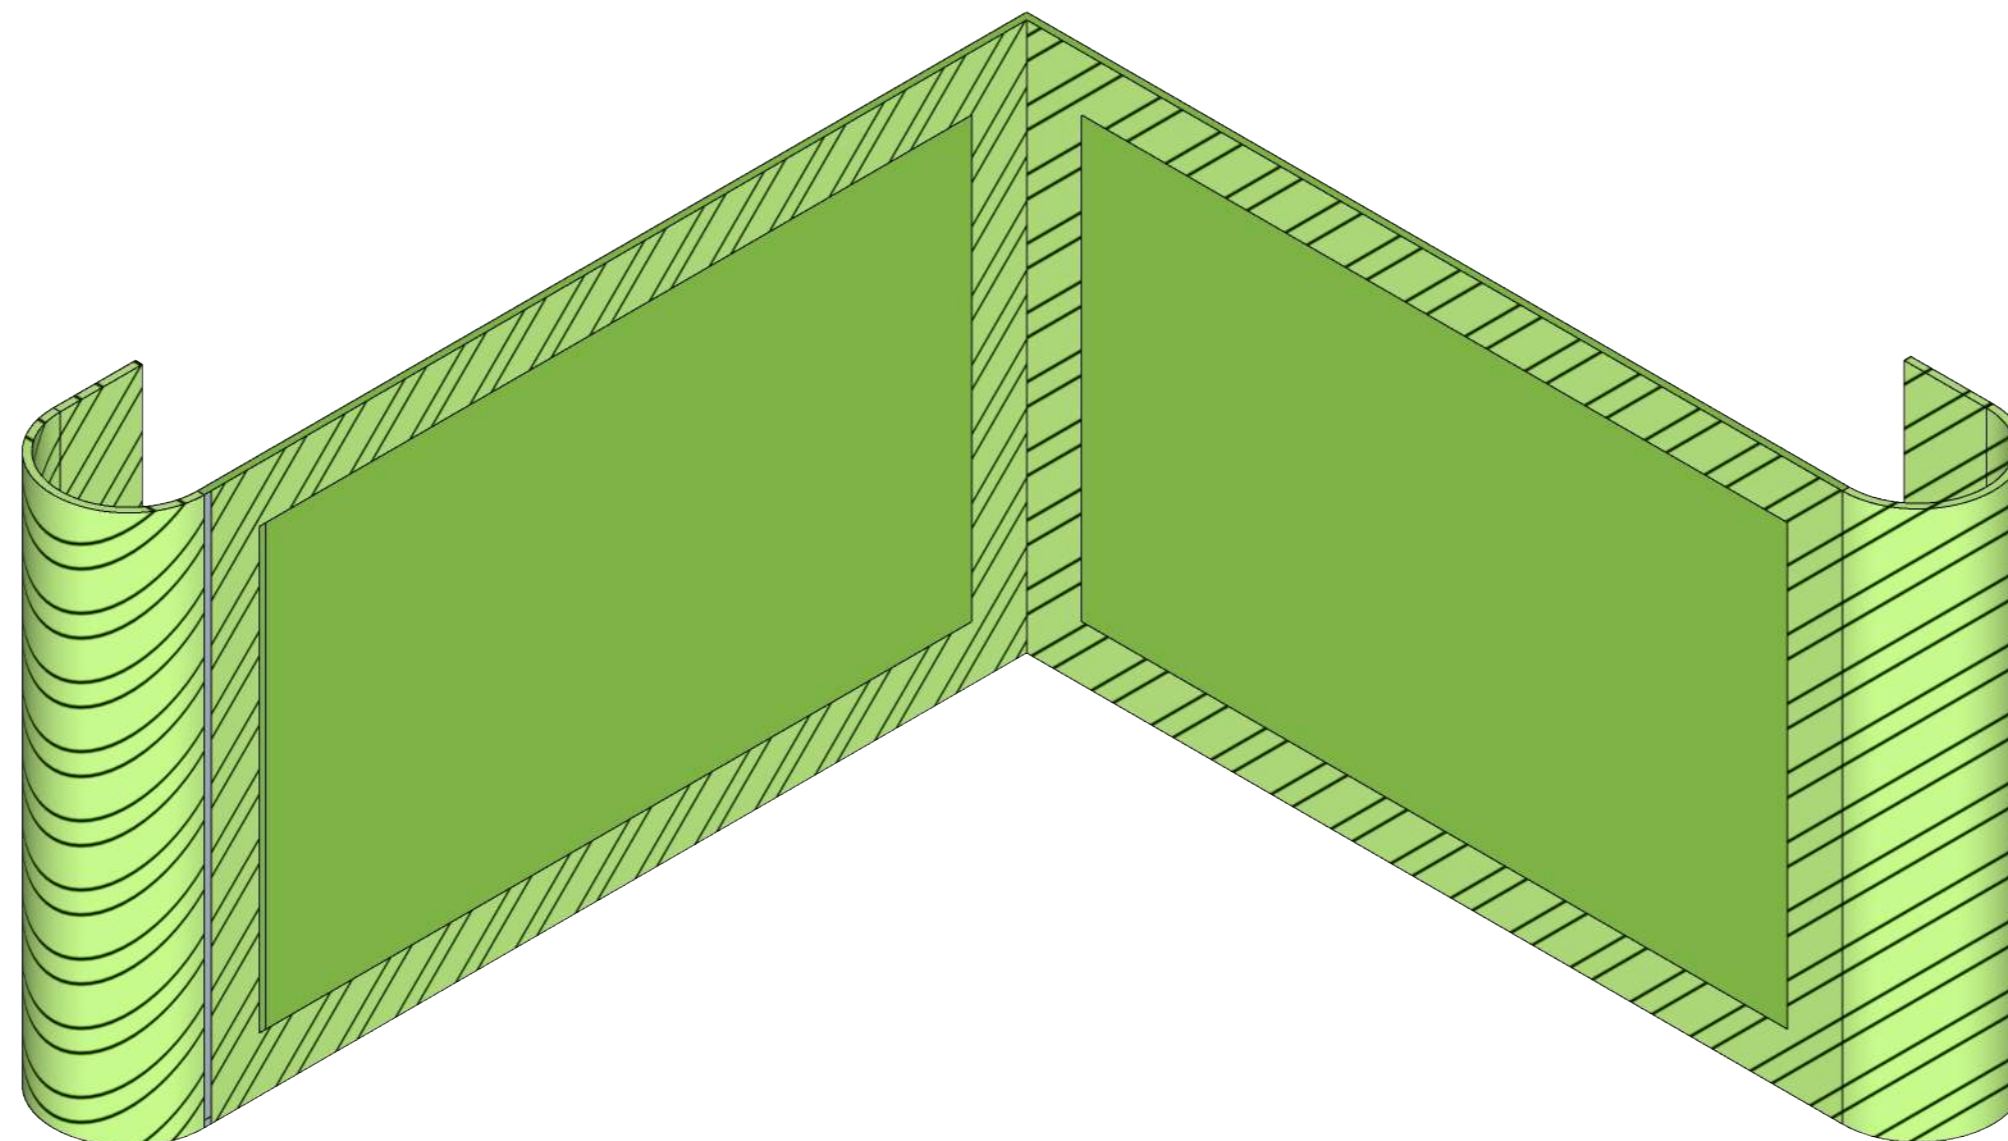

# SINGLE-SIDED PRINT TEMPLATE

TRIGA Displays Proudly  
Engineered by:

<b>SYSTEM CODE :</b> TGLBO144	<b>VERSION:</b> V1 : 1
<b>DESCRIPTION :</b> Triga Go L-Booth 3.0m(W)x2.0m(D)x2.0m(H)	<b>DRAWN ON:</b> 2020/04/18

# SINGE-SIDED PRINT TEMPLATE KEY

TRIGA Displays Proudly  
Engineered by:

Disclaimer : Template NOT TO SCALE, for visual  
representation only

<b>SYSTEM CODE :</b> TGLBO144	<b>VERSION:</b> V1 : 1
<b>DESCRIPTION :</b> Triga Go L-Booth 3.0m(W)x2.0m(D)x2.0m(H)	<b>DRAWN ON:</b> 2020/04/18