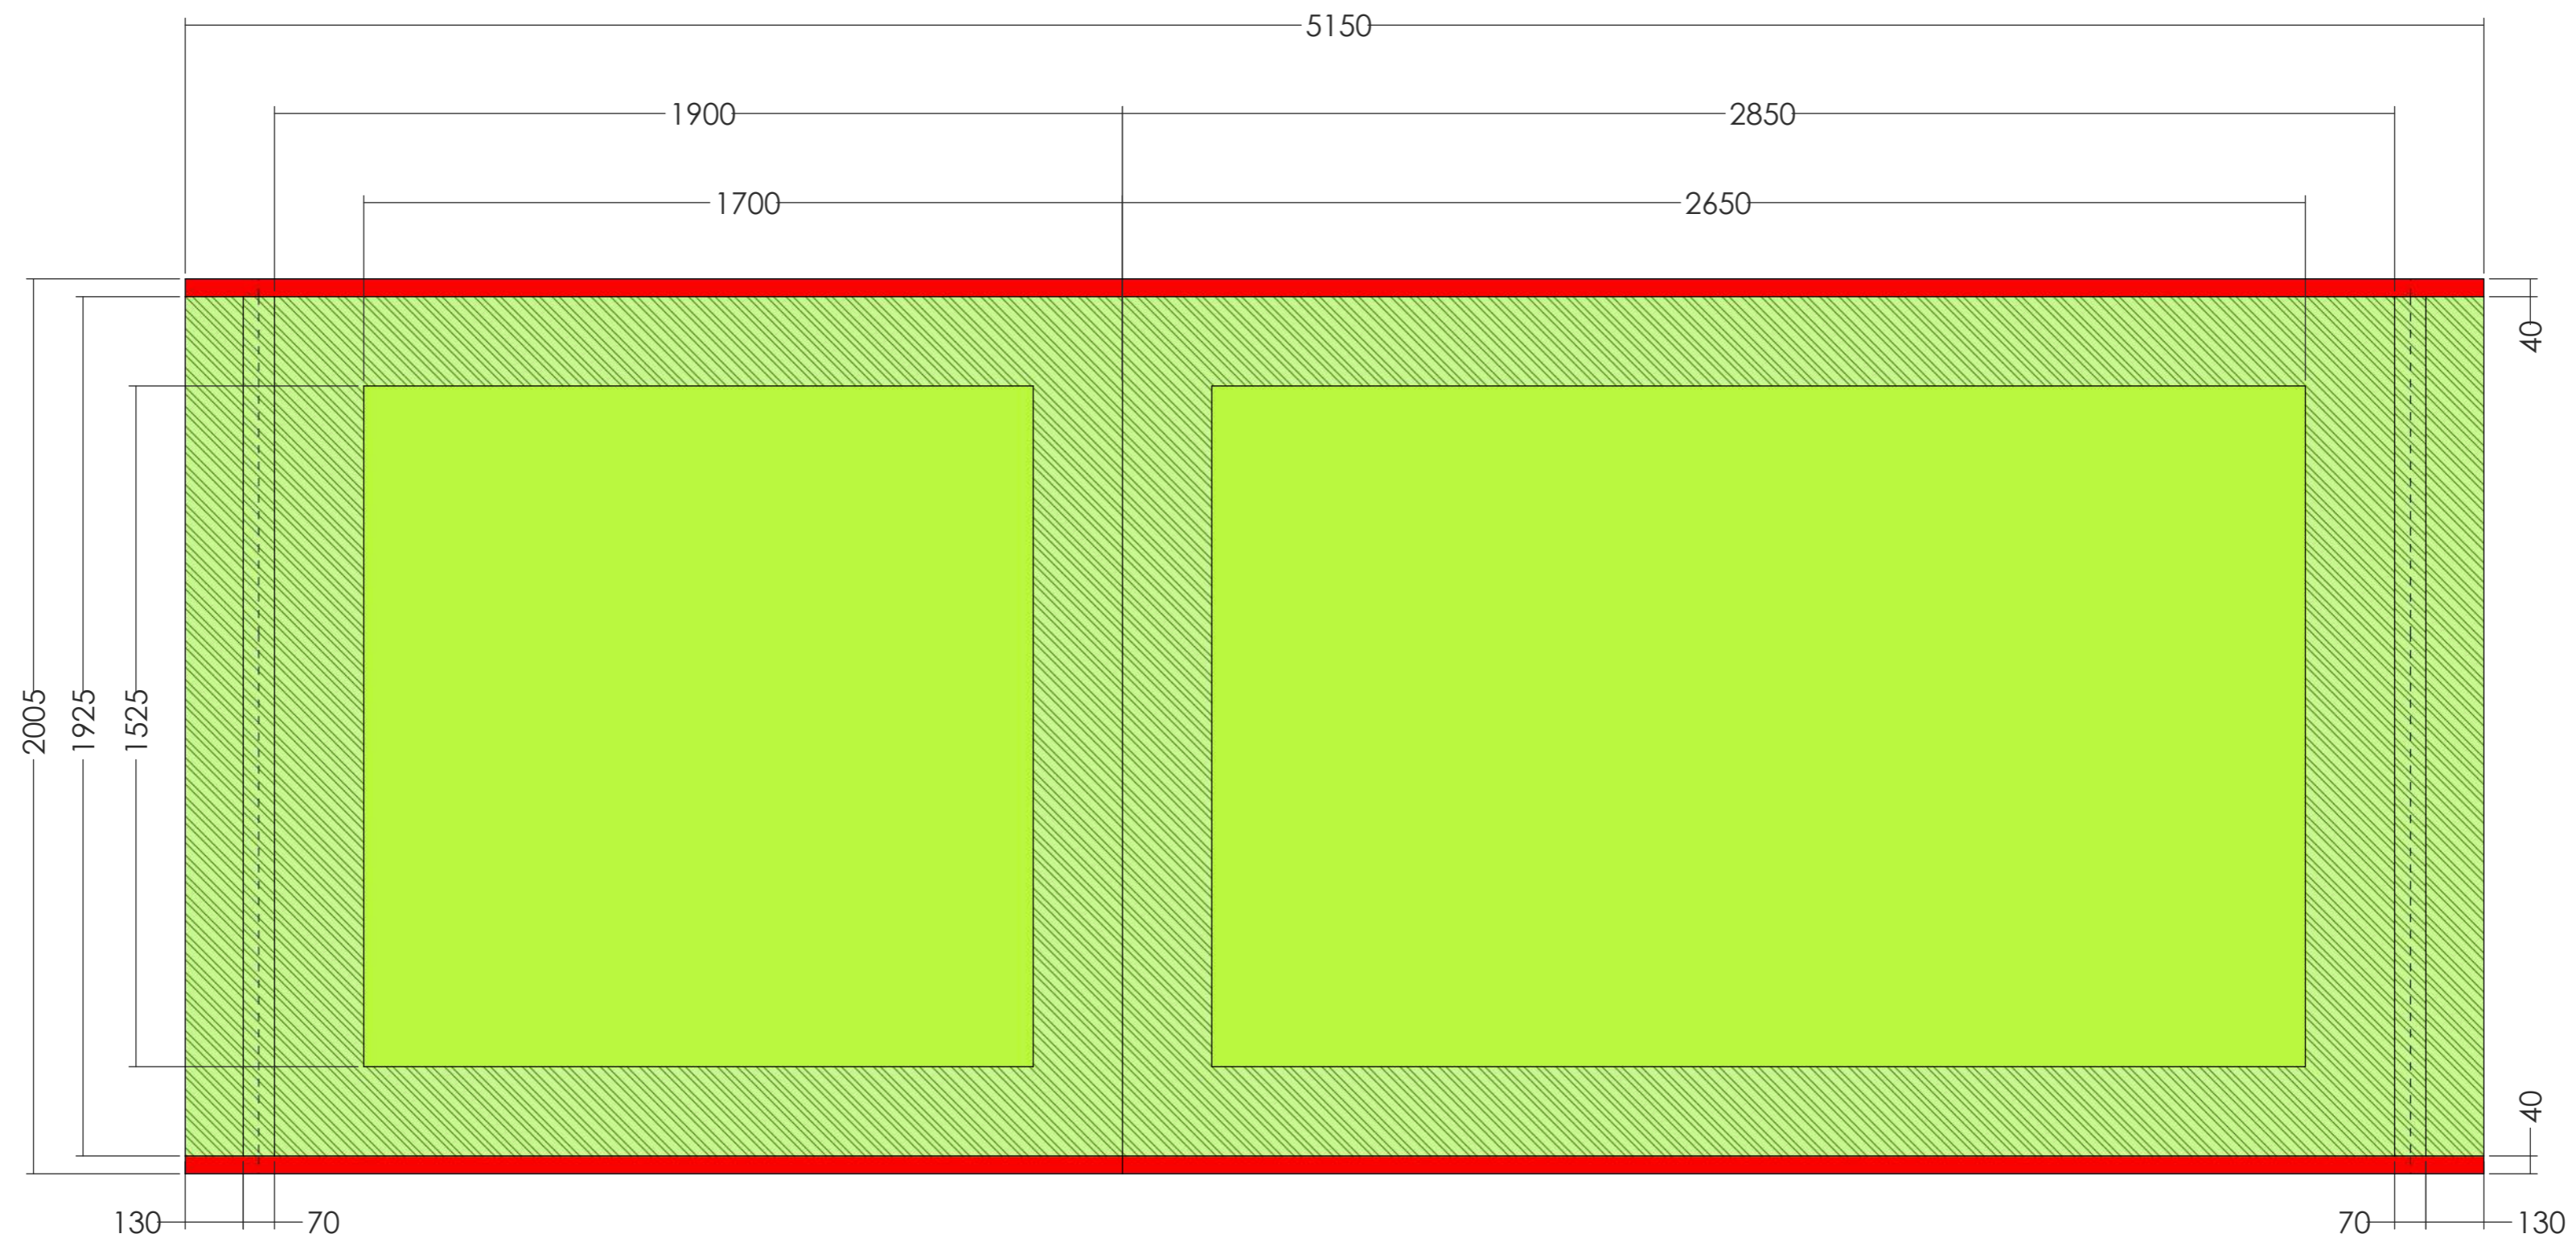

# SINGLE-SIDED PRINT TEMPLATE

TRIGA Displays Proudly  
Engineered by:

<b>SYSTEM CODE :</b> TGLBO144	<b>VERSION:</b> V1 : 1
<b>DESCRIPTION :</b> Triga Go L-Booth 3.0m(W)x2.0m(D)x2.0m(H)	<b>DRAWN ON:</b> 2020/04/18

# SINGE-SIDED PRINT TEMPLATE KEY

TRIGA Displays Proudly  
Engineered by:

Disclaimer : Template NOT TO SCALE, for visual  
representation only

<b>SYSTEM CODE :</b> TGLBO144	<b>VERSION:</b> V1 : 1
<b>DESCRIPTION :</b> Triga Go L-Booth 3.0m(W)x2.0m(D)x2.0m(H)	<b>DRAWN ON:</b> 2020/04/18